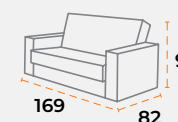

sitting group
bella.

sitting group
square.

shipping information.

shipping information.

 40'DC 46 |
  TRUCK 50 |
  60 kg |
  1.25 m³

 40'DC 46 |
  TRUCK 50 |
  60 kg |
  1.25 m³

product dimensions.

product dimensions.

product dimensions.

sitting group
newton.

shipping information.

product dimensions.

40'DC 126 | TRUCK 165 | 25 kg | 0.51 m³

40'DC 56 | TRUCK 78 | 40 kg | 1.12 m³

40'DC 47 | TRUCK 61 | 60 kg | 1.42 m³

shipping information.

product dimensions.

40'DC 126 | TRUCK 165 | 25 kg | 0.51 m³

40'DC 56 | TRUCK 78 | 40 kg | 1.12 m³

40'DC 47 | TRUCK 61 | 60 kg | 1.42 m³

sitting group
venüs.

sitting group
flora.

shipping information.

product dimensions.

40'DC 135 | TRUCK 165 | 25 kg | 0.51 m³

40'DC 198 | TRUCK 200 | 40 kg | 0.35 m³

40'DC 107 | TRUCK 130 | 60 kg | 0.64 m³

shipping information.

product dimensions.

40'DC 135 | TRUCK 165 | 25 kg | 0.51 m³

40'DC 88 | TRUCK 110 | 40 kg | 0.78 m³