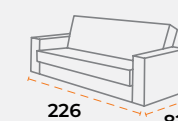

40'DC 47 | TRUCK 61 | 60 kg | 1.42 m³

shipping information.

product dimensions.

40'DC 126 | TRUCK 165 | 25 kg | 0.51 m³

40'DC 56 | TRUCK 78 | 40 kg | 1.12 m³

40'DC 47 | TRUCK 61 | 60 kg | 1.42 m³

sitting group
merlin.

product dimensions.

sitting group
newton.

shipping information.

product dimensions.

40'DC 126 | TRUCK 165 | 25 kg | 0.51 m³

40'DC 56 | TRUCK 78 | 40 kg | 1.12 m³

40'DC 47 | TRUCK 61 | 60 kg | 1.42 m³

shipping information.

product dimensions.

40'DC 126 | TRUCK 165 | 25 kg | 0.51 m³

40'DC 56 | TRUCK 78 | 40 kg | 1.12 m³

40'DC 47 | TRUCK 61 | 60 kg | 1.42 m³

sitting group
venüs.

sitting group
flora.

shipping information.

product dimensions.

40'DC 135 | TRUCK 165 | 25 kg | 0.51 m³

40'DC 198 | TRUCK 200 | 40 kg | 0.35 m³

40'DC 107 | TRUCK 130 | 60 kg | 0.64 m³

shipping information.

product dimensions.

40'DC 135 | TRUCK 165 | 25 kg | 0.51 m³

40'DC 88 | TRUCK 110 | 40 kg | 0.78 m³