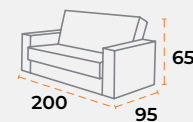

Sitting Groups

sitting group
panda.

shipping information.

product dimensions.

40'DC 47 | TRUCK 61 | 60 kg | 1.42 m³

shipping information.

product dimensions.

40'DC 126 | TRUCK 165 | 25 kg | 0.51 m³

40'DC 56 | TRUCK 78 | 40 kg | 1.12 m³

40'DC 47 | TRUCK 61 | 60 kg | 1.42 m³

sitting group
venedik.

sitting group
torino.

shipping information.

product dimensions.

40'DC 126 | TRUCK 165 | 25 kg | 0.51 m³

40'DC 56 | TRUCK 78 | 40 kg | 1.12 m³

40'DC 47 | TRUCK 61 | 60 kg | 1.42 m³

shipping information.

product dimensions.

40'DC 126 | TRUCK 165 | 25 kg | 0.51 m³

40'DC 56 | TRUCK 78 | 40 kg | 1.12 m³

40'DC 47 | TRUCK 61 | 60 kg | 1.42 m³

sitting group
merlin.

sitting group
bella.

sitting group
square.

shipping information.

shipping information.

 40'DC 46 |
  TRUCK 50 |
  60 kg |
  1.25 m³

 40'DC 46 |
  TRUCK 50 |
  60 kg |
  1.25 m³

product dimensions.

product dimensions.