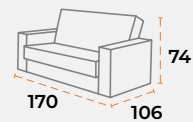

40'DC 65 | TRUCK 80 | 60 kg | 1.06 m³

sitting group
lima.

sitting group
lizbon.

shipping information.

product dimensions.

40'DC 126 | TRUCK 165 | 25 kg | 0.51 m³

40'DC 56 | TRUCK 78 | 40 kg | 1.12 m³

40'DC 47 | TRUCK 61 | 60 kg | 1.42 m³

shipping information.

product dimensions.

40'DC 105 | TRUCK 140 | 25 kg | 0.63 m³

40'DC 47 | TRUCK 61 | 60 kg | 1.42 m³

shipping information.

product dimensions.

40'DC 105 | TRUCK 140 | 25 kg | 0.63 m³

40'DC 47 | TRUCK 61 | 60 kg | 1.42 m³

sitting group
veronica.

sitting group
fabia.

shipping information.

product dimensions.

40'DC 126 | TRUCK 165 | 25 kg | 0.51 m³

40'DC 56 | TRUCK 78 | 40 kg | 1.12 m³

40'DC 47 | TRUCK 61 | 60 kg | 1.42 m³

shipping information.

product dimensions.

40'DC 126 | TRUCK 165 | 25 kg | 0.51 m³

40'DC 56 | TRUCK 78 | 40 kg | 1.12 m³

40'DC 47 | TRUCK 61 | 60 kg | 1.42 m³

sitting group
fabia.

sitting group
sona.

sitting group
sona.

shipping information.