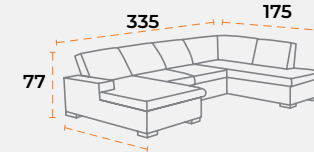

product dimensions.