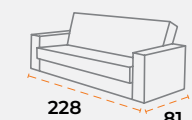

40'DC 47 | TRUCK 61 | 60 kg | 1.42 m³

shipping information.

product dimensions.

40'DC 126 | TRUCK 165 | 25 kg | 0.51 m³

40'DC 56 | TRUCK 78 | 40 kg | 1.12 m³

40'DC 47 | TRUCK 61 | 60 kg | 1.42 m³

sitting group
merlin.

40'DC 56 | TRUCK 78 | 40 kg | 1.12 m³

40'DC 56 | TRUCK 78 | 40 kg | 1.12 m³

40'DC 47 | TRUCK 61 | 60 kg | 1.42 m³

40'DC 47 | TRUCK 61 | 60 kg | 1.42 m³

sofa set
artone.

sofa set
eva.

shipping information.

shipping information.

product dimensions.

40'DC 250 | TRUCK 300 | 25 kg | 0.28 m³

40'DC 198 | TRUCK 230 | 40 kg | 0.35 m³

40'DC 66 | TRUCK 80 | 60 kg | 1.05 m³

product dimensions.

40'DC 135 | TRUCK 165 | 25 kg | 0.51 m³

40'DC 88 | TRUCK 110 | 40 kg | 0.78 m³

40'DC 65 | TRUCK 80 | 60 kg | 1.06 m³

sofa set
asya.

sofa set
diana.

shipping information.

shipping information.

product dimensions.

40'DC 135 | TRUCK 165 | 25 kg | 0.51 m³

40'DC 88 | TRUCK 110 | 40 kg | 0.78 m³