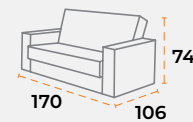

40'DC 65 | TRUCK 80 | 60 kg | 1.06 m³

sitting group
lima.

sitting group
lizbon.

shipping information.

product dimensions.

40'DC 126 | TRUCK 165 | 25 kg | 0.51 m³

40'DC 56 | TRUCK 78 | 40 kg | 1.12 m³

40'DC 47 | TRUCK 61 | 60 kg | 1.42 m³

shipping information.

product dimensions.

40'DC 105 | TRUCK 140 | 25 kg | 0.63 m³

40'DC 47 | TRUCK 61 | 60 kg | 1.42 m³

shipping information.

product dimensions.

40'DC 105 | TRUCK 140 | 25 kg | 0.63 m³

40'DC 47 | TRUCK 61 | 60 kg | 1.42 m³

sitting group
veronica.

sitting group
fabia.

shipping information.

product dimensions.

40'DC 126 | TRUCK 165 | 25 kg | 0.51 m³

40'DC 56 | TRUCK 78 | 40 kg | 1.12 m³

40'DC 47 | TRUCK 61 | 60 kg | 1.42 m³

shipping information.

product dimensions.

40'DC 126 | TRUCK 165 | 25 kg | 0.51 m³

40'DC 56 | TRUCK 78 | 40 kg | 1.12 m³

40'DC 47 | TRUCK 61 | 60 kg | 1.42 m³

sitting group
fabia.

sitting group
sona.

sitting group
sona.

shipping information.