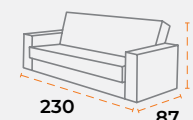

40'DC 47 | TRUCK 61 | 60 kg | 1.42 m³

shipping information.

product dimensions.

40'DC 126 | TRUCK 165 | 25 kg | 0.51 m³

40'DC 56 | TRUCK 78 | 40 kg | 1.12 m³

40'DC 47 | TRUCK 61 | 60 kg | 1.42 m³

sitting group
merlin.

sofa set
pi.

sofa set
fora.

shipping information.

shipping information.

product dimensions.

product dimensions.

40'DC 126 | TRUCK 165 | 25 kg | 0.51 m³

40'DC 126 | TRUCK 165 | 25 kg | 0.51 m³

40'DC 56 | TRUCK 78 | 40 kg | 1.12 m³

40'DC 56 | TRUCK 78 | 40 kg | 1.12 m³

40'DC 47 | TRUCK 61 | 60 kg | 1.42 m³

40'DC 47 | TRUCK 61 | 60 kg | 1.42 m³

sofa set
artone.

sofa set
eva.

shipping information.

shipping information.

product dimensions.

40'DC 250 | TRUCK 300 | 25 kg | 0.28 m³

40'DC 198 | TRUCK 230 | 40 kg | 0.35 m³

40'DC 66 | TRUCK 80 | 60 kg | 1.05 m³

product dimensions.

40'DC 135 | TRUCK 165 | 25 kg | 0.51 m³

40'DC 88 | TRUCK 110 | 40 kg | 0.78 m³