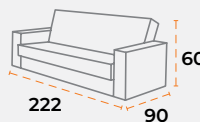

shipping information.

 40'DC 46 |
  TRUCK 50 |
  60 kg |
  1.25 m³

product dimensions.

 87
 90 | 98
 40'DC 126 | TRUCK 165 | 25 kg | 0.51 m³

 80
 158 | 89
 40'DC 56 | TRUCK 78 | 40 kg | 1.12 m³

 80
 233 | 89
 40'DC 47 | TRUCK 61 | 60 kg | 1.42 m³

sitting group
donau.

sitting group
tulln.

shipping information.

shipping information.

product dimensions.

40'DC 126 | TRUCK 165 | 25 kg | 0.51 m³

40'DC 56 | TRUCK 78 | 40 kg | 1.12 m³

40'DC 47 | TRUCK 61 | 60 kg | 1.42 m³

product dimensions.

40'DC 126 | TRUCK 165 | 25 kg | 0.51 m³

40'DC 56 | TRUCK 78 | 40 kg | 1.12 m³

40'DC 47 | TRUCK 61 | 60 kg | 1.42 m³

sitting group
valencia.

shipping information.

product dimensions.

40'DC 126 | TRUCK 165 | 25 kg | 0.51 m³

40'DC 56 | TRUCK 73 | 78 kg | 1.19 m³

shipping information.

product dimensions.

40'DC 88 | TRUCK 110 | 39 kg | 0.78 m³

40'DC 65 | TRUCK 80 | 60 kg | 1.06 m³

sitting group
lotus.

sitting group
gravity.

 40'DC 46
  TRUCK 50
  60 kg
  1.25 m³