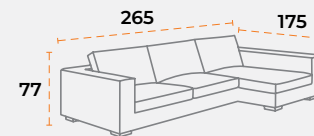

product dimensions.