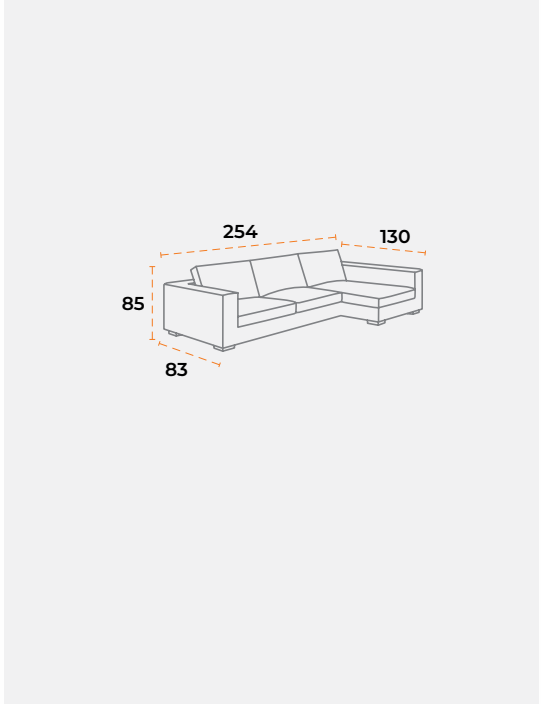

product dimensions.

product dimensions.