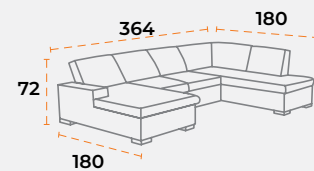

40'DC 65 | TRUCK 80 | 60 kg | 1.06 m³

product dimensions.

40'DC 135 | TRUCK 165 | 25 kg | 0.51 m³

40'DC 88 | TRUCK 110 | 41 kg | 0.78 m³

40'DC 65 | TRUCK 80 | 59 kg | 1.06 m³

sofa set
punto.

shipping information.

product dimensions.

40'DC 47 | TRUCK 61 | 60 kg | 1.42 m³

shipping information.

product dimensions.

40'DC 47 | TRUCK 61 | 60 kg | 1.42 m³

sofa set
city.

Corner Sets

corner set
valentino.

corner set
valentino.

shipping information.

shipping information.

product dimensions.

product dimensions.

corner set
valentino.

corner set
valentino L.

shipping information.