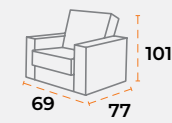

Sitting Groups

sitting group
panda.

shipping information.

product dimensions.

40'DC 47 | TRUCK 61 | 60 kg | 1.42 m³

shipping information.

product dimensions.

40'DC 126 | TRUCK 165 | 25 kg | 0.51 m³

40'DC 56 | TRUCK 78 | 40 kg | 1.12 m³

40'DC 47 | TRUCK 61 | 60 kg | 1.42 m³

sitting group
venedik.

sitting group
torino.

shipping information.

product dimensions.

40'DC 126 | TRUCK 165 | 25 kg | 0.51 m³

40'DC 56 | TRUCK 78 | 40 kg | 1.12 m³

40'DC 47 | TRUCK 61 | 60 kg | 1.42 m³

shipping information.

product dimensions.

40'DC 126 | TRUCK 165 | 25 kg | 0.51 m³

40'DC 56 | TRUCK 78 | 40 kg | 1.12 m³

40'DC 47 | TRUCK 61 | 60 kg | 1.42 m³

sitting group
merlin.

sitting group
bella.

sitting group
square.

shipping information.

shipping information.

 40'DC 46 |
  TRUCK 50 |
  60 kg |
  1.25 m³

 40'DC 46 |
  TRUCK 50 |
  60 kg |
  1.25 m³

product dimensions.

product dimensions.