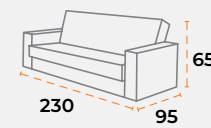

40'DC 65 | TRUCK 80 | 60 kg | 1.06 m³

sofa set
asya.

sofa set
diana.

shipping information.

shipping information.

product dimensions.

40'DC 135 | TRUCK 165 | 25 kg | 0.51 m³

40'DC 88 | TRUCK 110 | 40 kg | 0.78 m³

40'DC 65 | TRUCK 80 | 60 kg | 1.06 m³

product dimensions.

40'DC 135 | TRUCK 165 | 25 kg | 0.51 m³

40'DC 88 | TRUCK 110 | 41 kg | 0.78 m³

40'DC 65 | TRUCK 80 | 59 kg | 1.06 m³

sofa set
punto.

shipping information.

product dimensions.

40'DC 47 | TRUCK 61 | 60 kg | 1.42 m³

shipping information.

product dimensions.

40'DC 47 | TRUCK 61 | 60 kg | 1.42 m³

sofa set
city.

Corner Sets

corner set
valentino.