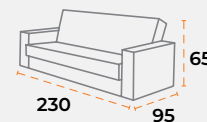

Sitting Groups

sitting group
panda.

shipping information.

product dimensions.

40'DC 47 | TRUCK 61 | 60 kg | 1.42 m³

shipping information.

product dimensions.

40'DC 126 | TRUCK 165 | 25 kg | 0.51 m³

40'DC 56 | TRUCK 78 | 40 kg | 1.12 m³

40'DC 47 | TRUCK 61 | 60 kg | 1.42 m³

sitting group
venedik.

sitting group
torino.

shipping information.

product dimensions.

40'DC 126 | TRUCK 165 | 25 kg | 0.51 m³

40'DC 56 | TRUCK 78 | 40 kg | 1.12 m³

40'DC 47 | TRUCK 61 | 60 kg | 1.42 m³

shipping information.

product dimensions.

40'DC 126 | TRUCK 165 | 25 kg | 0.51 m³

40'DC 56 | TRUCK 78 | 40 kg | 1.12 m³

40'DC 47 | TRUCK 61 | 60 kg | 1.42 m³

sitting group
merlin.

product dimensions.

sitting group
newton.

shipping information.

product dimensions.

40'DC 126 | TRUCK 165 | 25 kg | 0.51 m³

40'DC 56 | TRUCK 78 | 40 kg | 1.12 m³

40'DC 47 | TRUCK 61 | 60 kg | 1.42 m³

shipping information.