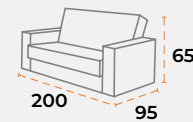

40'DC 47 | TRUCK 61 | 60 kg | 1.42 m³

shipping information.

product dimensions.

40'DC 126 | TRUCK 165 | 25 kg | 0.51 m³

40'DC 56 | TRUCK 78 | 40 kg | 1.12 m³

40'DC 47 | TRUCK 61 | 60 kg | 1.42 m³

sitting group
merlin.

 40'DC 60 | TRUCK 69 | 106 kg | 2.44 m³

shipping information.

 40'DC 65
  TRUCK 80
  60 kg
  1.06 m³

product dimensions.

 40'DC 56 | TRUCK 78 | 40 kg | 1.12 m³

 40'DC 47 | TRUCK 61 | 60 kg | 1.42 m³

sofa set
helena.

sofa set
pi.

sofa set
fora.

shipping information.

shipping information.

product dimensions.

product dimensions.

40'DC 126 | TRUCK 165 | 25 kg | 0.51 m³

40'DC 126 | TRUCK 165 | 25 kg | 0.51 m³

40'DC 56 | TRUCK 78 | 40 kg | 1.12 m³

40'DC 56 | TRUCK 78 | 40 kg | 1.12 m³

40'DC 47 | TRUCK 61 | 60 kg | 1.42 m³

40'DC 47 | TRUCK 61 | 60 kg | 1.42 m³

sofa set
artone.

sofa set
eva.

shipping information.

shipping information.