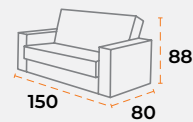

shipping information.

 40'DC 46 |
  TRUCK 50 |
  60 kg |
  1.25 m³

product dimensions.

 87
 90 | 98
 40'DC 126 | TRUCK 165 | 25 kg | 0.51 m³

 80
 158 | 89
 40'DC 56 | TRUCK 78 | 40 kg | 1.12 m³

 80
 233 | 89
 40'DC 47 | TRUCK 61 | 60 kg | 1.42 m³

sitting group
donau.

sitting group
tulln.

shipping information.

shipping information.

product dimensions.

40'DC 126 | TRUCK 165 | 25 kg | 0.51 m³

40'DC 56 | TRUCK 78 | 40 kg | 1.12 m³

40'DC 47 | TRUCK 61 | 60 kg | 1.42 m³

product dimensions.

40'DC 126 | TRUCK 165 | 25 kg | 0.51 m³

40'DC 56 | TRUCK 78 | 40 kg | 1.12 m³

40'DC 47 | TRUCK 61 | 60 kg | 1.42 m³

sitting group
valencia.

shipping information.

product dimensions.

40'DC 126 | TRUCK 165 | 25 kg | 0.51 m³

40'DC 56 | TRUCK 73 | 78 kg | 1.19 m³

shipping information.

product dimensions.

40'DC 88 | TRUCK 110 | 39 kg | 0.78 m³

40'DC 65 | TRUCK 80 | 60 kg | 1.06 m³

sitting group
lotus.

sitting group
gravity.

 40'DC 46
  TRUCK 50
  60 kg
  1.25 m³