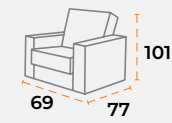

shipping information.

 40'DC 46 |
  TRUCK 50 |
  60 kg |
  1.25 m³

product dimensions.

 87
 90 | 98
 40'DC 126 | TRUCK 165 | 25 kg | 0.51 m³

 80
 158 | 89
 40'DC 56 | TRUCK 78 | 40 kg | 1.12 m³

 80
 233 | 89
 40'DC 47 | TRUCK 61 | 60 kg | 1.42 m³

sitting group
donau.

sitting group
tulln.

shipping information.

shipping information.

product dimensions.

40'DC 126 | TRUCK 165 | 25 kg | 0.51 m³

40'DC 56 | TRUCK 78 | 40 kg | 1.12 m³

40'DC 47 | TRUCK 61 | 60 kg | 1.42 m³

product dimensions.

40'DC 126 | TRUCK 165 | 25 kg | 0.51 m³

40'DC 56 | TRUCK 78 | 40 kg | 1.12 m³

40'DC 47 | TRUCK 61 | 60 kg | 1.42 m³

sitting group
valencia.

shipping information.

product dimensions.

40'DC 126 | TRUCK 165 | 25 kg | 0.51 m³

40'DC 56 | TRUCK 73 | 78 kg | 1.19 m³

shipping information.

product dimensions.

40'DC 88 | TRUCK 110 | 39 kg | 0.78 m³

40'DC 65 | TRUCK 80 | 60 kg | 1.06 m³

sitting group
lotus.

sitting group
gravity.

 40'DC 46
  TRUCK 50
  60 kg
  1.25 m³