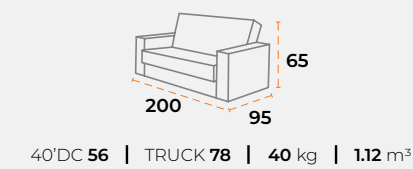

product dimensions.