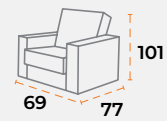

product dimensions.

sitting group
newton.

shipping information.

product dimensions.

40'DC 126 | TRUCK 165 | 25 kg | 0.51 m³

40'DC 56 | TRUCK 78 | 40 kg | 1.12 m³

40'DC 47 | TRUCK 61 | 60 kg | 1.42 m³

shipping information.

product dimensions.

40'DC 126 | TRUCK 165 | 25 kg | 0.51 m³

40'DC 56 | TRUCK 78 | 40 kg | 1.12 m³

40'DC 47 | TRUCK 61 | 60 kg | 1.42 m³

sitting group
venüs.

sitting group
flora.

shipping information.

product dimensions.

40'DC 135 | TRUCK 165 | 25 kg | 0.51 m³

40'DC 198 | TRUCK 200 | 40 kg | 0.35 m³

40'DC 107 | TRUCK 130 | 60 kg | 0.64 m³

shipping information.

product dimensions.

40'DC 135 | TRUCK 165 | 25 kg | 0.51 m³

40'DC 88 | TRUCK 110 | 40 kg | 0.78 m³

40'DC 65 | TRUCK 80 | 60 kg | 1.06 m³

sitting group
lima.

sitting group
lizbon.

shipping information.

product dimensions.

40'DC 126 | TRUCK 165 | 25 kg | 0.51 m³

40'DC 56 | TRUCK 78 | 40 kg | 1.12 m³

40'DC 47 | TRUCK 61 | 60 kg | 1.42 m³