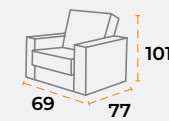

Sitting Groups

sitting group
panda.

shipping information.

product dimensions.

40'DC 47 | TRUCK 61 | 60 kg | 1.42 m³

shipping information.

product dimensions.

40'DC 126 | TRUCK 165 | 25 kg | 0.51 m³

40'DC 56 | TRUCK 78 | 40 kg | 1.12 m³

40'DC 47 | TRUCK 61 | 60 kg | 1.42 m³

sitting group
venedik.

sitting group
torino.

shipping information.

product dimensions.

40'DC 126 | TRUCK 165 | 25 kg | 0.51 m³

40'DC 56 | TRUCK 78 | 40 kg | 1.12 m³

40'DC 47 | TRUCK 61 | 60 kg | 1.42 m³

shipping information.

product dimensions.

40'DC 126 | TRUCK 165 | 25 kg | 0.51 m³

40'DC 56 | TRUCK 78 | 40 kg | 1.12 m³

40'DC 47 | TRUCK 61 | 60 kg | 1.42 m³

sitting group
merlin.

sitting group
bella.

sitting group
square.

shipping information.

shipping information.

 40'DC 46 |
  TRUCK 50 |
  60 kg |
  1.25 m³

 40'DC 46 |
  TRUCK 50 |
  60 kg |
  1.25 m³

product dimensions.

product dimensions.