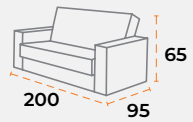

40'DC 47 | TRUCK 61 | 60 kg | 1.42 m³

shipping information.

product dimensions.

40'DC 126 | TRUCK 165 | 25 kg | 0.51 m³

40'DC 56 | TRUCK 78 | 40 kg | 1.12 m³

40'DC 47 | TRUCK 61 | 60 kg | 1.42 m³

sitting group
merlin.

 40'DC 60 | TRUCK 69 | 106 kg | 2.44 m³

shipping information.

 40'DC 65
  TRUCK 80
  60 kg
  1.06 m³

product dimensions.

 40'DC 56 | TRUCK 78 | 40 kg | 1.12 m³

 40'DC 47 | TRUCK 61 | 60 kg | 1.42 m³

sofa set
helena.

sofa set
pi.

sofa set
fora.

shipping information.

shipping information.

product dimensions.

product dimensions.

40'DC 126 | TRUCK 165 | 25 kg | 0.51 m³

40'DC 126 | TRUCK 165 | 25 kg | 0.51 m³

40'DC 56 | TRUCK 78 | 40 kg | 1.12 m³

40'DC 56 | TRUCK 78 | 40 kg | 1.12 m³

40'DC 47 | TRUCK 61 | 60 kg | 1.42 m³

40'DC 47 | TRUCK 61 | 60 kg | 1.42 m³

sofa set
artone.

sofa set
eva.

shipping information.

shipping information.