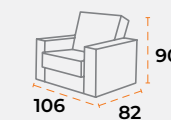

40'DC 47 | TRUCK 61 | 60 kg | 1.42 m³

shipping information.

product dimensions.

40'DC 126 | TRUCK 165 | 25 kg | 0.51 m³

40'DC 56 | TRUCK 78 | 40 kg | 1.12 m³

40'DC 47 | TRUCK 61 | 60 kg | 1.42 m³

sitting group
merlin.

product dimensions.

sitting group
newton.

shipping information.

product dimensions.

40'DC 126 | TRUCK 165 | 25 kg | 0.51 m³

40'DC 56 | TRUCK 78 | 40 kg | 1.12 m³

40'DC 47 | TRUCK 61 | 60 kg | 1.42 m³

shipping information.

product dimensions.

40'DC 126 | TRUCK 165 | 25 kg | 0.51 m³

40'DC 56 | TRUCK 78 | 40 kg | 1.12 m³

40'DC 47 | TRUCK 61 | 60 kg | 1.42 m³

sitting group
venüs.

sitting group
flora.

shipping information.

product dimensions.

40'DC 135 | TRUCK 165 | 25 kg | 0.51 m³

40'DC 198 | TRUCK 200 | 40 kg | 0.35 m³

40'DC 107 | TRUCK 130 | 60 kg | 0.64 m³

shipping information.

product dimensions.

40'DC 135 | TRUCK 165 | 25 kg | 0.51 m³

40'DC 88 | TRUCK 110 | 40 kg | 0.78 m³