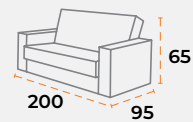

product dimensions.

40'DC 126 | TRUCK 165 | 25 kg | 0.51 m³

40'DC 56 | TRUCK 78 | 40 kg | 1.12 m³

40'DC 47 | TRUCK 61 | 60 kg | 1.42 m³

sitting group
venüs.

sitting group
flora.

shipping information.

product dimensions.

40'DC 135 | TRUCK 165 | 25 kg | 0.51 m³

40'DC 198 | TRUCK 200 | 40 kg | 0.35 m³

40'DC 107 | TRUCK 130 | 60 kg | 0.64 m³

shipping information.

product dimensions.

40'DC 135 | TRUCK 165 | 25 kg | 0.51 m³

40'DC 88 | TRUCK 110 | 40 kg | 0.78 m³

40'DC 65 | TRUCK 80 | 60 kg | 1.06 m³

sitting group
lima.

sitting group
lizbon.

shipping information.

product dimensions.

40'DC 126 | TRUCK 165 | 25 kg | 0.51 m³

40'DC 56 | TRUCK 78 | 40 kg | 1.12 m³

40'DC 47 | TRUCK 61 | 60 kg | 1.42 m³

shipping information.

product dimensions.

40'DC 135 | TRUCK 165 | 25 kg | 0.51 m³

40'DC 88 | TRUCK 110 | 39 kg | 0.78 m³

40'DC 65 | TRUCK 80 | 60 kg | 1.06 m³

sitting group
monetta.

sitting group
roma.

230