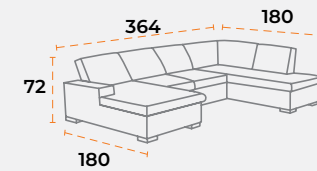

product dimensions.