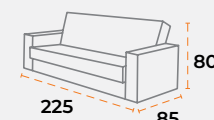

40'DC 65 | TRUCK 80 | 60 kg | 1.06 m³

sofa set
asya.

sofa set
diana.

shipping information.

shipping information.

product dimensions.

40'DC 135 | TRUCK 165 | 25 kg | 0.51 m³

40'DC 88 | TRUCK 110 | 40 kg | 0.78 m³

40'DC 65 | TRUCK 80 | 60 kg | 1.06 m³

product dimensions.

40'DC 135 | TRUCK 165 | 25 kg | 0.51 m³

40'DC 88 | TRUCK 110 | 41 kg | 0.78 m³

40'DC 65 | TRUCK 80 | 59 kg | 1.06 m³

sofa set
punto.

shipping information.

product dimensions.

40'DC 47 | TRUCK 61 | 60 kg | 1.42 m³

shipping information.

product dimensions.

40'DC 47 | TRUCK 61 | 60 kg | 1.42 m³

sofa set
city.

Corner Sets

corner set
valentino.