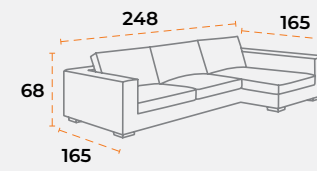

40'DC 65 | TRUCK 80 | 60 kg | 1.06 m³

product dimensions.

40'DC 135 | TRUCK 165 | 25 kg | 0.51 m³

40'DC 88 | TRUCK 110 | 41 kg | 0.78 m³

40'DC 65 | TRUCK 80 | 59 kg | 1.06 m³

sofa set
punto.

shipping information.

product dimensions.

40'DC 47 | TRUCK 61 | 60 kg | 1.42 m³

shipping information.

product dimensions.

40'DC 47 | TRUCK 61 | 60 kg | 1.42 m³

sofa set
city.

Corner Sets

corner set
valentino.

corner set
valentino.

shipping information.

shipping information.

product dimensions.

product dimensions.

corner set
valentino.

corner set
valentino L.

shipping information.

shipping information.

product dimensions.

product dimensions.

corner set
chester.

corner set
chester.

shipping information.

40'DC 20 TRUCK 25 96 kg 3.33 m³

shipping information.