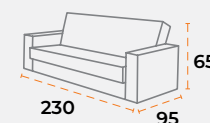

Sitting Groups

sitting group
panda.

shipping information.

product dimensions.

40'DC 47 | TRUCK 61 | 60 kg | 1.42 m³

shipping information.

product dimensions.

40'DC 126 | TRUCK 165 | 25 kg | 0.51 m³

40'DC 56 | TRUCK 78 | 40 kg | 1.12 m³

40'DC 47 | TRUCK 61 | 60 kg | 1.42 m³

sitting group
venedik.

sitting group
torino.

shipping information.

product dimensions.

40'DC 126 | TRUCK 165 | 25 kg | 0.51 m³

40'DC 56 | TRUCK 78 | 40 kg | 1.12 m³

40'DC 47 | TRUCK 61 | 60 kg | 1.42 m³

shipping information.

product dimensions.

40'DC 126 | TRUCK 165 | 25 kg | 0.51 m³

40'DC 56 | TRUCK 78 | 40 kg | 1.12 m³

40'DC 47 | TRUCK 61 | 60 kg | 1.42 m³

sitting group
merlin.

sitting group
bella.

sitting group
square.

shipping information.

shipping information.

 40'DC 46 |
  TRUCK 50 |
  60 kg |
  1.25 m³

 40'DC 46 |
  TRUCK 50 |
  60 kg |
  1.25 m³

product dimensions.

product dimensions.