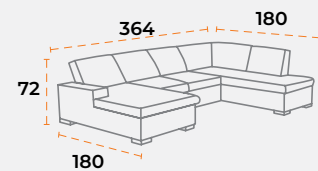

product dimensions.