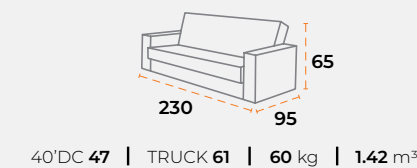

product dimensions.