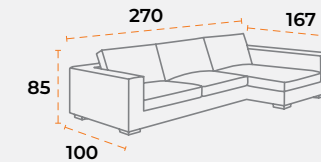

product dimensions.