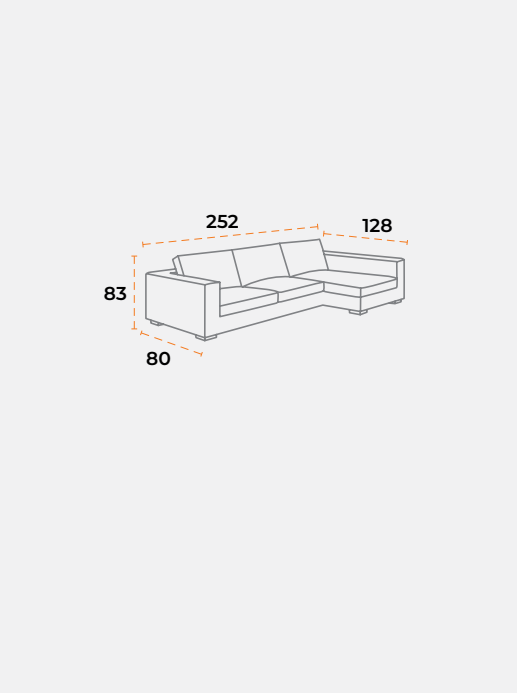

 40'DC 15
  TRUCK 18
  86 kg
  4.45 m³

product dimensions.

corner set
molie.

corner set
merlin.

corner set
morlo.

shipping information.

 40'DC 46
  TRUCK 50
  60 kg
  1.25 m³

shipping information.

 40'DC 46
  TRUCK 50
  60 kg
  1.25 m³

product dimensions.

product dimensions.

corner set
jack.

shipping information.

 40'DC 46
  TRUCK 50
  60 kg
  1.25 m³

product dimensions.

shipping information.

 40'DC 46
  TRUCK 52
  62 kg
  1.25 m³

product dimensions.

corner set
asel.

belgrad

coffee table

W.80 H.80 D.40

kaernten

coffee table

W.43 H.33 D.60

belgrad

coffee table

W.43 H.33 D.60