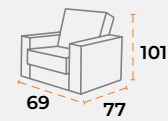

Sitting Groups

sitting group
panda.

shipping information.

product dimensions.

40'DC 47 | TRUCK 61 | 60 kg | 1.42 m³

shipping information.

product dimensions.

40'DC 126 | TRUCK 165 | 25 kg | 0.51 m³

40'DC 56 | TRUCK 78 | 40 kg | 1.12 m³

40'DC 47 | TRUCK 61 | 60 kg | 1.42 m³

sitting group
venedik.

sitting group
torino.

shipping information.

product dimensions.

40'DC 126 | TRUCK 165 | 25 kg | 0.51 m³

40'DC 56 | TRUCK 78 | 40 kg | 1.12 m³

40'DC 47 | TRUCK 61 | 60 kg | 1.42 m³

shipping information.

product dimensions.

40'DC 126 | TRUCK 165 | 25 kg | 0.51 m³

40'DC 56 | TRUCK 78 | 40 kg | 1.12 m³

40'DC 47 | TRUCK 61 | 60 kg | 1.42 m³

sitting group
merlin.

sitting group
bella.

sitting group
square.

shipping information.

shipping information.

 40'DC 46 |
  TRUCK 50 |
  60 kg |
  1.25 m³

 40'DC 46 |
  TRUCK 50 |
  60 kg |
  1.25 m³

product dimensions.

product dimensions.