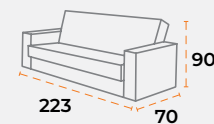

shipping information.

40'DC 36
 TRUCK 40
 125 kg
 2.35 m³

product dimensions.

40'DC 135 | TRUCK 165 | 25 kg | 0.51 m³

product dimensions.

40'DC 135 | TRUCK 165 | 25 kg | 0.51 m³

40'DC 88 | TRUCK 110 | 40 kg | 0.78 m³

40'DC 88 | TRUCK 110 | 40 kg | 0.78 m³

40'DC 65 | TRUCK 80 | 60 kg | 1.06 m³

40'DC 65 | TRUCK 80 | 60 kg | 1.06 m³

sofa set
teo.

sofa set
teo.

shipping information.

 40'DC 46
  TRUCK 50
  60 kg
  1.25 m³

shipping information.

 40'DC 46
  TRUCK 50
  60 kg
  1.25 m³

product dimensions.

40'DC 47 | TRUCK 61 | 60 kg | 1.42 m³

product dimensions.

40'DC 47 | TRUCK 61 | 60 kg | 1.42 m³

sofa set
diego.

sofa set
sun.

shipping information.