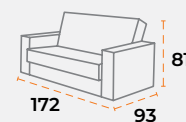

shipping information.

product dimensions.

product dimensions.

sitting group
panama.

sitting group
panama.

shipping information.

shipping information.

product dimensions.

product dimensions.

sitting group
newton.

shipping information.

product dimensions.

40'DC 126 | TRUCK 165 | 25 kg | 0.51 m³

40'DC 56 | TRUCK 78 | 40 kg | 1.12 m³

40'DC 47 | TRUCK 61 | 60 kg | 1.42 m³

shipping information.

product dimensions.

40'DC 126 | TRUCK 165 | 25 kg | 0.51 m³

40'DC 56 | TRUCK 78 | 40 kg | 1.12 m³

40'DC 47 | TRUCK 61 | 60 kg | 1.42 m³

sitting group
venüs.

sitting group
flora.

shipping information.

product dimensions.

40'DC 135 | TRUCK 165 | 25 kg | 0.51 m³

40'DC 198 | TRUCK 200 | 40 kg | 0.35 m³

40'DC 107 | TRUCK 130 | 60 kg | 0.64 m³

shipping information.

product dimensions.

40'DC 135 | TRUCK 165 | 25 kg | 0.51 m³

40'DC 88 | TRUCK 110 | 40 kg | 0.78 m³