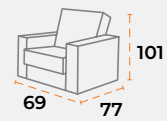

product dimensions.

40'DC 126 | TRUCK 165 | 25 kg | 0.51 m³

40'DC 56 | TRUCK 78 | 40 kg | 1.12 m³

40'DC 47 | TRUCK 61 | 60 kg | 1.42 m³

sitting group
venüs.

sitting group
flora.

shipping information.

product dimensions.

40'DC 135 | TRUCK 165 | 25 kg | 0.51 m³

40'DC 198 | TRUCK 200 | 40 kg | 0.35 m³

40'DC 107 | TRUCK 130 | 60 kg | 0.64 m³

shipping information.

product dimensions.

40'DC 135 | TRUCK 165 | 25 kg | 0.51 m³

40'DC 88 | TRUCK 110 | 40 kg | 0.78 m³

40'DC 65 | TRUCK 80 | 60 kg | 1.06 m³

sitting group
lima.

sitting group
lizbon.

shipping information.

product dimensions.

40'DC 126 | TRUCK 165 | 25 kg | 0.51 m³

40'DC 56 | TRUCK 78 | 40 kg | 1.12 m³

40'DC 47 | TRUCK 61 | 60 kg | 1.42 m³

shipping information.

product dimensions.

40'DC 135 | TRUCK 165 | 25 kg | 0.51 m³

40'DC 88 | TRUCK 110 | 39 kg | 0.78 m³

40'DC 65 | TRUCK 80 | 60 kg | 1.06 m³

sitting group
monetta.

sitting group
roma.

230