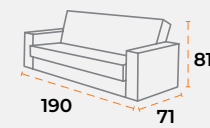

40'DC 65 | TRUCK 80 | 60 kg | 1.06 m³

sofa set
asya.

sofa set
diana.

shipping information.

shipping information.

product dimensions.

40'DC 135 | TRUCK 165 | 25 kg | 0.51 m³

40'DC 88 | TRUCK 110 | 40 kg | 0.78 m³

40'DC 65 | TRUCK 80 | 60 kg | 1.06 m³

product dimensions.

40'DC 135 | TRUCK 165 | 25 kg | 0.51 m³

40'DC 88 | TRUCK 110 | 41 kg | 0.78 m³

40'DC 65 | TRUCK 80 | 59 kg | 1.06 m³

sofa set
punto.

shipping information.

product dimensions.

40'DC 47 | TRUCK 61 | 60 kg | 1.42 m³

shipping information.

product dimensions.

40'DC 47 | TRUCK 61 | 60 kg | 1.42 m³

sofa set
city.

Corner Sets

corner set
valentino.

corner set
valentino.

shipping information.

shipping information.

product dimensions.

product dimensions.

corner set
valentino.

corner set
valentino L.

shipping information.