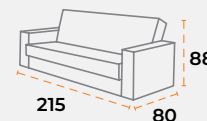

shipping information.

 40'DC 46 |
  TRUCK 50 |
  60 kg |
  1.25 m³

product dimensions.

 87
 90 | 98
 40'DC 126 | TRUCK 165 | 25 kg | 0.51 m³

 80
 158 | 89
 40'DC 56 | TRUCK 78 | 40 kg | 1.12 m³

 80
 233 | 89
 40'DC 47 | TRUCK 61 | 60 kg | 1.42 m³

sitting group
donau.

sitting group
tulln.

shipping information.

shipping information.

product dimensions.

40'DC 126 | TRUCK 165 | 25 kg | 0.51 m³

40'DC 56 | TRUCK 78 | 40 kg | 1.12 m³

40'DC 47 | TRUCK 61 | 60 kg | 1.42 m³

product dimensions.

40'DC 126 | TRUCK 165 | 25 kg | 0.51 m³

40'DC 56 | TRUCK 78 | 40 kg | 1.12 m³

40'DC 47 | TRUCK 61 | 60 kg | 1.42 m³

sitting group
valencia.

shipping information.

product dimensions.

40'DC 126 | TRUCK 165 | 25 kg | 0.51 m³

40'DC 56 | TRUCK 73 | 78 kg | 1.19 m³

shipping information.

product dimensions.

40'DC 88 | TRUCK 110 | 39 kg | 0.78 m³

40'DC 65 | TRUCK 80 | 60 kg | 1.06 m³

sitting group
lotus.

sitting group
gravity.

 40'DC 46
  TRUCK 50
  60 kg
  1.25 m³