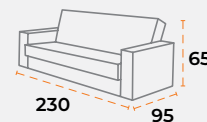

40'DC 65 | TRUCK 80 | 60 kg | 1.06 m³

sitting group
lima.

sitting group
lizbon.

shipping information.

product dimensions.

40'DC 126 | TRUCK 165 | 25 kg | 0.51 m³

40'DC 56 | TRUCK 78 | 40 kg | 1.12 m³

40'DC 47 | TRUCK 61 | 60 kg | 1.42 m³

shipping information.

product dimensions.

40'DC 135 | TRUCK 165 | 25 kg | 0.51 m³

40'DC 88 | TRUCK 110 | 39 kg | 0.78 m³

40'DC 65 | TRUCK 80 | 60 kg | 1.06 m³

sitting group
monetta.

sitting group
roma.

230

shipping information.

product dimensions.

40'DC 105 | TRUCK 140 | 25 kg | 0.63 m³

40'DC 47 | TRUCK 61 | 60 kg | 1.42 m³

shipping information.

product dimensions.

40'DC 105 | TRUCK 140 | 25 kg | 0.63 m³

40'DC 47 | TRUCK 61 | 60 kg | 1.42 m³

sitting group
veronica.

sitting group
fabia.

shipping information.

product dimensions.

40'DC 126 | TRUCK 165 | 25 kg | 0.51 m³

40'DC 56 | TRUCK 78 | 40 kg | 1.12 m³

40'DC 47 | TRUCK 61 | 60 kg | 1.42 m³

shipping information.