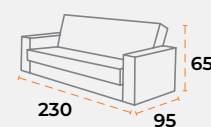

40'DC 88 | TRUCK 110 | 40 kg | 0.78 m³

40'DC 65 | TRUCK 80 | 60 kg | 1.06 m³

40'DC 65 | TRUCK 80 | 60 kg | 1.06 m³

sofa set
teo.

sofa set
teo.

shipping information.

 40'DC 46
  TRUCK 50
  60 kg
  1.25 m³

shipping information.

 40'DC 46
  TRUCK 50
  60 kg
  1.25 m³

product dimensions.

40'DC 47 | TRUCK 61 | 60 kg | 1.42 m³

product dimensions.

40'DC 47 | TRUCK 61 | 60 kg | 1.42 m³

sofa set
diego.

sofa set
sun.

shipping information.

shipping information.

40'DC 36
 TRUCK 40
 125 kg
 2.35 m³

40'DC 46
 TRUCK 50
 60 kg
 1.25 m³

product dimensions.

product dimensions.

40'DC 65 | TRUCK 80 | 59 kg | 1.06 m³

40'DC 47 | TRUCK 61 | 60 kg | 1.42 m³

sofa set
tual.

sofa set
hazal.

shipping information.

40'DC 46 | TRUCK 50 | 60 kg | 1.25 m³

shipping information.

40'DC 46 | TRUCK 50 | 60 kg | 1.25 m³

product dimensions.

40'DC 47 | TRUCK 61 | 60 kg | 1.42 m³