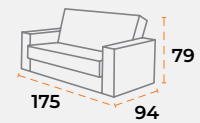

shipping information.

 40'DC 46 |
  TRUCK 50 |
  60 kg |
  1.25 m³

product dimensions.

 87
 90 | 98
 40'DC 126 | TRUCK 165 | 25 kg | 0.51 m³

 80
 158 | 89
 40'DC 56 | TRUCK 78 | 40 kg | 1.12 m³

 80
 233 | 89
 40'DC 47 | TRUCK 61 | 60 kg | 1.42 m³

sitting group
donau.

sitting group
tulln.

shipping information.

shipping information.

product dimensions.

40'DC 126 | TRUCK 165 | 25 kg | 0.51 m³

40'DC 56 | TRUCK 78 | 40 kg | 1.12 m³

40'DC 47 | TRUCK 61 | 60 kg | 1.42 m³

product dimensions.

40'DC 126 | TRUCK 165 | 25 kg | 0.51 m³

40'DC 56 | TRUCK 78 | 40 kg | 1.12 m³

40'DC 47 | TRUCK 61 | 60 kg | 1.42 m³

sitting group
valencia.

shipping information.

product dimensions.

40'DC 126 | TRUCK 165 | 25 kg | 0.51 m³

40'DC 56 | TRUCK 73 | 78 kg | 1.19 m³

shipping information.

product dimensions.

40'DC 88 | TRUCK 110 | 39 kg | 0.78 m³

40'DC 65 | TRUCK 80 | 60 kg | 1.06 m³

sitting group
lotus.

sitting group
gravity.

 40'DC 46
  TRUCK 50
  60 kg
  1.25 m³