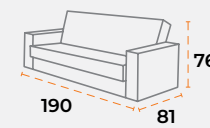

product dimensions.

40'DC 55 | TRUCK 65 | 130 kg | 1.38 m³