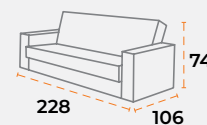

40'DC 65 | TRUCK 80 | 60 kg | 1.06 m³

sitting group
lima.

sitting group
lizbon.

shipping information.

product dimensions.

40'DC 126 | TRUCK 165 | 25 kg | 0.51 m³

40'DC 56 | TRUCK 78 | 40 kg | 1.12 m³

40'DC 47 | TRUCK 61 | 60 kg | 1.42 m³

shipping information.

product dimensions.

40'DC 105 | TRUCK 140 | 25 kg | 0.63 m³

40'DC 47 | TRUCK 61 | 60 kg | 1.42 m³

shipping information.

product dimensions.

40'DC 105 | TRUCK 140 | 25 kg | 0.63 m³

40'DC 47 | TRUCK 61 | 60 kg | 1.42 m³

sitting group
veronica.

sitting group
fabia.

shipping information.

product dimensions.

40'DC 126 | TRUCK 165 | 25 kg | 0.51 m³

40'DC 56 | TRUCK 78 | 40 kg | 1.12 m³

40'DC 47 | TRUCK 61 | 60 kg | 1.42 m³

shipping information.

product dimensions.

40'DC 126 | TRUCK 165 | 25 kg | 0.51 m³

40'DC 56 | TRUCK 78 | 40 kg | 1.12 m³

40'DC 47 | TRUCK 61 | 60 kg | 1.42 m³

sitting group
fabia.

sitting group
sona.

sitting group
sona.

shipping information.