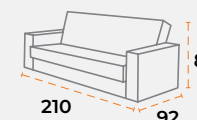

product dimensions.

sitting group
newton.

shipping information.

product dimensions.

40'DC 126 | TRUCK 165 | 25 kg | 0.51 m³

40'DC 56 | TRUCK 78 | 40 kg | 1.12 m³

40'DC 47 | TRUCK 61 | 60 kg | 1.42 m³

shipping information.

product dimensions.

40'DC 126 | TRUCK 165 | 25 kg | 0.51 m³

40'DC 56 | TRUCK 78 | 40 kg | 1.12 m³

40'DC 47 | TRUCK 61 | 60 kg | 1.42 m³

sitting group
venüs.

sitting group
flora.

shipping information.

product dimensions.

40'DC 135 | TRUCK 165 | 25 kg | 0.51 m³

40'DC 198 | TRUCK 200 | 40 kg | 0.35 m³

40'DC 107 | TRUCK 130 | 60 kg | 0.64 m³

shipping information.

product dimensions.

40'DC 135 | TRUCK 165 | 25 kg | 0.51 m³

40'DC 88 | TRUCK 110 | 40 kg | 0.78 m³

40'DC 65 | TRUCK 80 | 60 kg | 1.06 m³

sitting group
lima.

sitting group
lizbon.

shipping information.

product dimensions.

40'DC 126 | TRUCK 165 | 25 kg | 0.51 m³

40'DC 56 | TRUCK 78 | 40 kg | 1.12 m³

40'DC 47 | TRUCK 61 | 60 kg | 1.42 m³