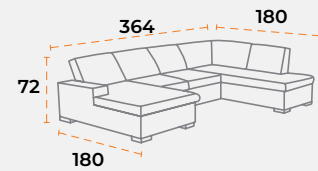

product dimensions.