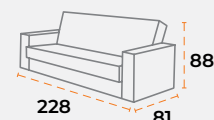

40'DC 47 | TRUCK 61 | 60 kg | 1.42 m³

shipping information.

product dimensions.

40'DC 126 | TRUCK 165 | 25 kg | 0.51 m³

40'DC 56 | TRUCK 78 | 40 kg | 1.12 m³

40'DC 47 | TRUCK 61 | 60 kg | 1.42 m³

sitting group
merlin.

product dimensions.

40'DC 250 | TRUCK 300 | 25 kg | 0.28 m³

40'DC 198 | TRUCK 230 | 40 kg | 0.35 m³

40'DC 66 | TRUCK 80 | 60 kg | 1.05 m³

product dimensions.

40'DC 135 | TRUCK 165 | 25 kg | 0.51 m³

40'DC 88 | TRUCK 110 | 40 kg | 0.78 m³

40'DC 65 | TRUCK 80 | 60 kg | 1.06 m³

sofa set
asya.

sofa set
diana.

shipping information.

shipping information.

product dimensions.

40'DC 135 | TRUCK 165 | 25 kg | 0.51 m³

40'DC 88 | TRUCK 110 | 40 kg | 0.78 m³

40'DC 65 | TRUCK 80 | 60 kg | 1.06 m³

product dimensions.

40'DC 135 | TRUCK 165 | 25 kg | 0.51 m³

40'DC 88 | TRUCK 110 | 41 kg | 0.78 m³

40'DC 65 | TRUCK 80 | 59 kg | 1.06 m³

sofa set
punto.

shipping information.