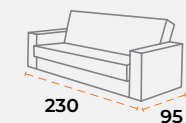

Sitting Groups

sitting group
panda.

shipping information.

product dimensions.

40'DC 47 | TRUCK 61 | 60 kg | 1.42 m³

shipping information.

product dimensions.

40'DC 126 | TRUCK 165 | 25 kg | 0.51 m³

40'DC 56 | TRUCK 78 | 40 kg | 1.12 m³

40'DC 47 | TRUCK 61 | 60 kg | 1.42 m³

sitting group
venedik.

sitting group
torino.

shipping information.

product dimensions.

40'DC 126 | TRUCK 165 | 25 kg | 0.51 m³

40'DC 56 | TRUCK 78 | 40 kg | 1.12 m³

40'DC 47 | TRUCK 61 | 60 kg | 1.42 m³

shipping information.

product dimensions.

40'DC 126 | TRUCK 165 | 25 kg | 0.51 m³

40'DC 56 | TRUCK 78 | 40 kg | 1.12 m³

40'DC 47 | TRUCK 61 | 60 kg | 1.42 m³

sitting group
merlin.

product dimensions.

sitting group
newton.

shipping information.

product dimensions.

40'DC 126 | TRUCK 165 | 25 kg | 0.51 m³

40'DC 56 | TRUCK 78 | 40 kg | 1.12 m³

40'DC 47 | TRUCK 61 | 60 kg | 1.42 m³

shipping information.