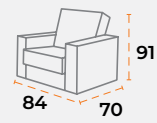

40'DC 65 | TRUCK 80 | 60 kg | 1.06 m³

sitting group
lima.

sitting group
lizbon.

shipping information.

product dimensions.

40'DC 126 | TRUCK 165 | 25 kg | 0.51 m³

40'DC 56 | TRUCK 78 | 40 kg | 1.12 m³

40'DC 47 | TRUCK 61 | 60 kg | 1.42 m³

shipping information.

product dimensions.

40'DC 105 | TRUCK 140 | 25 kg | 0.63 m³

40'DC 47 | TRUCK 61 | 60 kg | 1.42 m³

shipping information.

product dimensions.

40'DC 105 | TRUCK 140 | 25 kg | 0.63 m³

40'DC 47 | TRUCK 61 | 60 kg | 1.42 m³

sitting group
veronica.

sitting group
fabia.

shipping information.

product dimensions.

40'DC 126 | TRUCK 165 | 25 kg | 0.51 m³

40'DC 56 | TRUCK 78 | 40 kg | 1.12 m³

40'DC 47 | TRUCK 61 | 60 kg | 1.42 m³

shipping information.

product dimensions.

40'DC 126 | TRUCK 165 | 25 kg | 0.51 m³

40'DC 56 | TRUCK 78 | 40 kg | 1.12 m³

40'DC 47 | TRUCK 61 | 60 kg | 1.42 m³

sitting group
fabia.

sitting group
sona.

sitting group
sona.

shipping information.