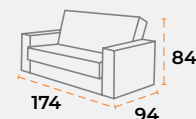

product dimensions.

sitting group
newton.

shipping information.

product dimensions.

40'DC 126 | TRUCK 165 | 25 kg | 0.51 m³

40'DC 56 | TRUCK 78 | 40 kg | 1.12 m³

40'DC 47 | TRUCK 61 | 60 kg | 1.42 m³

shipping information.

product dimensions.

40'DC 126 | TRUCK 165 | 25 kg | 0.51 m³

40'DC 56 | TRUCK 78 | 40 kg | 1.12 m³

40'DC 47 | TRUCK 61 | 60 kg | 1.42 m³

sitting group
venüs.

sitting group
flora.

shipping information.

product dimensions.

40'DC 135 | TRUCK 165 | 25 kg | 0.51 m³

40'DC 198 | TRUCK 200 | 40 kg | 0.35 m³

40'DC 107 | TRUCK 130 | 60 kg | 0.64 m³

shipping information.

product dimensions.

40'DC 135 | TRUCK 165 | 25 kg | 0.51 m³

40'DC 88 | TRUCK 110 | 40 kg | 0.78 m³

40'DC 65 | TRUCK 80 | 60 kg | 1.06 m³

sitting group
lima.

sitting group
lizbon.

shipping information.

product dimensions.

40'DC 126 | TRUCK 165 | 25 kg | 0.51 m³

40'DC 56 | TRUCK 78 | 40 kg | 1.12 m³

40'DC 47 | TRUCK 61 | 60 kg | 1.42 m³