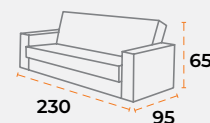

Sitting Groups

sitting group
panda.

shipping information.

product dimensions.

40'DC 47 | TRUCK 61 | 60 kg | 1.42 m³

shipping information.

product dimensions.

40'DC 126 | TRUCK 165 | 25 kg | 0.51 m³

40'DC 56 | TRUCK 78 | 40 kg | 1.12 m³

40'DC 47 | TRUCK 61 | 60 kg | 1.42 m³

sitting group
venedik.

sitting group
torino.

shipping information.

product dimensions.

40'DC 126 | TRUCK 165 | 25 kg | 0.51 m³

40'DC 56 | TRUCK 78 | 40 kg | 1.12 m³

40'DC 47 | TRUCK 61 | 60 kg | 1.42 m³

shipping information.

product dimensions.

40'DC 126 | TRUCK 165 | 25 kg | 0.51 m³

40'DC 56 | TRUCK 78 | 40 kg | 1.12 m³

40'DC 47 | TRUCK 61 | 60 kg | 1.42 m³

sitting group
merlin.

sitting group
bella.

sitting group
square.

shipping information.

shipping information.

 40'DC 46 |
  TRUCK 50 |
  60 kg |
  1.25 m³

 40'DC 46 |
  TRUCK 50 |
  60 kg |
  1.25 m³

product dimensions.

product dimensions.