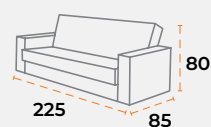

40'DC 88 | TRUCK 110 | 40 kg | 0.78 m³

40'DC 65 | TRUCK 80 | 60 kg | 1.06 m³

40'DC 65 | TRUCK 80 | 60 kg | 1.06 m³

sofa set
teo.

sofa set
teo.

shipping information.

 40'DC 46
  TRUCK 50
  60 kg
  1.25 m³

shipping information.

 40'DC 46
  TRUCK 50
  60 kg
  1.25 m³

product dimensions.

40'DC 47 | TRUCK 61 | 60 kg | 1.42 m³

product dimensions.

40'DC 47 | TRUCK 61 | 60 kg | 1.42 m³

sofa set
diego.

sofa set
sun.

shipping information.

shipping information.

40'DC 36
 TRUCK 40
 125 kg
 2.35 m³

40'DC 46
 TRUCK 50
 60 kg
 1.25 m³

product dimensions.

product dimensions.

40'DC 65 | TRUCK 80 | 59 kg | 1.06 m³

40'DC 47 | TRUCK 61 | 60 kg | 1.42 m³

sofa set
tual.

sofa set
hazal.

shipping information.

40'DC 46 | TRUCK 50 | 60 kg | 1.25 m³

shipping information.

40'DC 46 | TRUCK 50 | 60 kg | 1.25 m³

product dimensions.

40'DC 47 | TRUCK 61 | 60 kg | 1.42 m³