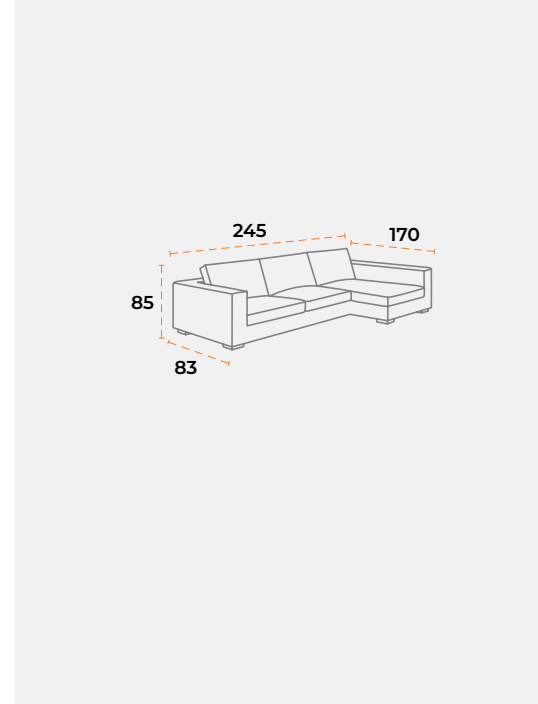

shipping information.

product dimensions.

product dimensions.

corner set
chester.

corner set
chester.

shipping information.

40'DC 20 TRUCK 25 96 kg 3.33 m³

shipping information.

40'DC 20 TRUCK 25 96 kg 3.33 m³

product dimensions.

product dimensions.

corner set
palermo.

shipping information.

 40'DC 44
  TRUCK 48
  58 kg
  1.25 m³

product dimensions.

shipping information.

 40'DC 44
  TRUCK 48
  58 kg
  1.25 m³

product dimensions.

corner set
palermo.

corner set
riga.

corner set
riga.

shipping information.

shipping information.

 40'DC 46
  TRUCK 50
  60 kg
  1.25 m³

 40'DC 46
  TRUCK 52
  62 kg
  1.25 m³

product dimensions.

corner set
asel.

belgrad

coffee table

W.80 H.80 D.40

kaernten

coffee table