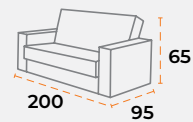

Sitting Groups

sitting group
panda.

shipping information.

product dimensions.

40'DC 47 | TRUCK 61 | 60 kg | 1.42 m³

shipping information.

product dimensions.

40'DC 126 | TRUCK 165 | 25 kg | 0.51 m³

40'DC 56 | TRUCK 78 | 40 kg | 1.12 m³

40'DC 47 | TRUCK 61 | 60 kg | 1.42 m³

sitting group
venedik.

sitting group
torino.

shipping information.

product dimensions.

40'DC 126 | TRUCK 165 | 25 kg | 0.51 m³

40'DC 56 | TRUCK 78 | 40 kg | 1.12 m³

40'DC 47 | TRUCK 61 | 60 kg | 1.42 m³

shipping information.

product dimensions.

40'DC 126 | TRUCK 165 | 25 kg | 0.51 m³

40'DC 56 | TRUCK 78 | 40 kg | 1.12 m³

40'DC 47 | TRUCK 61 | 60 kg | 1.42 m³

sitting group
merlin.

sitting group
bella.

sitting group
square.

shipping information.

shipping information.

 40'DC 46 |
  TRUCK 50 |
  60 kg |
  1.25 m³

 40'DC 46 |
  TRUCK 50 |
  60 kg |
  1.25 m³

product dimensions.

product dimensions.