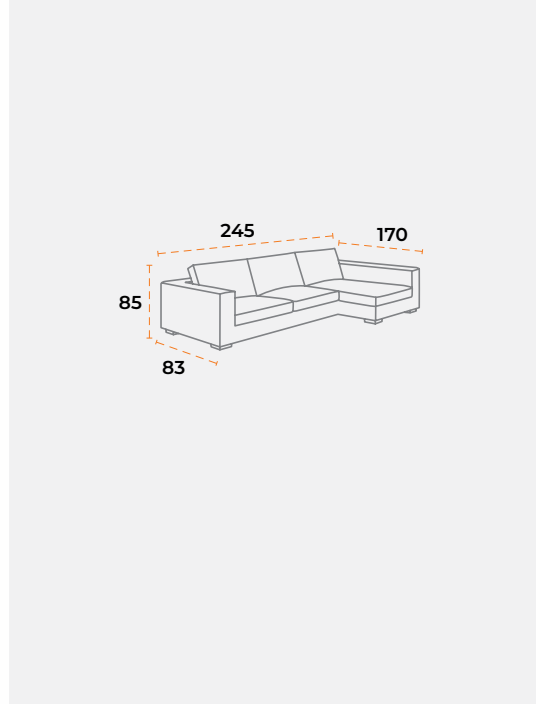

shipping information.

product dimensions.

product dimensions.

corner set
chester.

corner set
chester.

shipping information.

40'DC 20 TRUCK 25 96 kg 3.33 m³

shipping information.

40'DC 20 TRUCK 25 96 kg 3.33 m³

product dimensions.

product dimensions.

corner set
palermo.

shipping information.

 40'DC 44
  TRUCK 48
  58 kg
  1.25 m³

product dimensions.

shipping information.

 40'DC 44
  TRUCK 48
  58 kg
  1.25 m³

product dimensions.

corner set
palermo.

corner set
riga.

corner set
riga.

shipping information.

shipping information.

 40'DC 46
  TRUCK 50
  60 kg
  1.25 m³

 40'DC 46
  TRUCK 52
  62 kg
  1.25 m³

product dimensions.

corner set
asel.

belgrad

coffee table

W.80 H.80 D.40

kaernten

coffee table