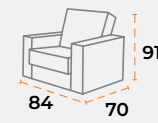

40'DC 65 | TRUCK 80 | 60 kg | 1.06 m³

sitting group
lima.

sitting group
lizbon.

shipping information.

product dimensions.

40'DC 126 | TRUCK 165 | 25 kg | 0.51 m³

40'DC 56 | TRUCK 78 | 40 kg | 1.12 m³

40'DC 47 | TRUCK 61 | 60 kg | 1.42 m³

shipping information.

product dimensions.

40'DC 105 | TRUCK 140 | 25 kg | 0.63 m³

40'DC 47 | TRUCK 61 | 60 kg | 1.42 m³

shipping information.

product dimensions.

40'DC 105 | TRUCK 140 | 25 kg | 0.63 m³

40'DC 47 | TRUCK 61 | 60 kg | 1.42 m³

sitting group
veronica.

sitting group
fabia.

shipping information.

product dimensions.

40'DC 126 | TRUCK 165 | 25 kg | 0.51 m³

40'DC 56 | TRUCK 78 | 40 kg | 1.12 m³

40'DC 47 | TRUCK 61 | 60 kg | 1.42 m³

shipping information.

product dimensions.

40'DC 126 | TRUCK 165 | 25 kg | 0.51 m³

40'DC 56 | TRUCK 78 | 40 kg | 1.12 m³

40'DC 47 | TRUCK 61 | 60 kg | 1.42 m³

sitting group
fabia.

sitting group
sona.

sitting group
sona.

shipping information.