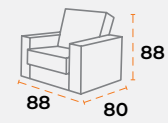

shipping information.

 40'DC 46 |
  TRUCK 50 |
  60 kg |
  1.25 m³

product dimensions.

 87
 90 | 98
 40'DC 126 | TRUCK 165 | 25 kg | 0.51 m³

 80
 158 | 89
 40'DC 56 | TRUCK 78 | 40 kg | 1.12 m³

 80
 233 | 89
 40'DC 47 | TRUCK 61 | 60 kg | 1.42 m³

sitting group
donau.

sitting group
tulln.

shipping information.

shipping information.

product dimensions.

40'DC 126 | TRUCK 165 | 25 kg | 0.51 m³

40'DC 56 | TRUCK 78 | 40 kg | 1.12 m³

40'DC 47 | TRUCK 61 | 60 kg | 1.42 m³

product dimensions.

40'DC 126 | TRUCK 165 | 25 kg | 0.51 m³

40'DC 56 | TRUCK 78 | 40 kg | 1.12 m³

40'DC 47 | TRUCK 61 | 60 kg | 1.42 m³

sitting group
valencia.

shipping information.

product dimensions.

40'DC 126 | TRUCK 165 | 25 kg | 0.51 m³

40'DC 56 | TRUCK 73 | 78 kg | 1.19 m³

shipping information.

product dimensions.

40'DC 88 | TRUCK 110 | 39 kg | 0.78 m³

40'DC 65 | TRUCK 80 | 60 kg | 1.06 m³

sitting group
lotus.

sitting group
gravity.

 40'DC 46
  TRUCK 50
  60 kg
  1.25 m³