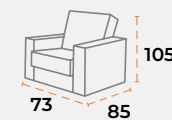

40'DC 56 | TRUCK 78 | 40 kg | 1.12 m³

40'DC 56 | TRUCK 78 | 40 kg | 1.12 m³

40'DC 47 | TRUCK 61 | 60 kg | 1.42 m³

40'DC 47 | TRUCK 61 | 60 kg | 1.42 m³

sitting group
chester.

sitting group
nova.

shipping information.

product dimensions.

sitting group
newton.

shipping information.

product dimensions.

40'DC 126 | TRUCK 165 | 25 kg | 0.51 m³

40'DC 56 | TRUCK 78 | 40 kg | 1.12 m³

40'DC 47 | TRUCK 61 | 60 kg | 1.42 m³

shipping information.

product dimensions.

40'DC 126 | TRUCK 165 | 25 kg | 0.51 m³

40'DC 56 | TRUCK 78 | 40 kg | 1.12 m³

40'DC 47 | TRUCK 61 | 60 kg | 1.42 m³

sitting group
venüs.

sitting group
flora.

shipping information.

product dimensions.

40'DC 135 | TRUCK 165 | 25 kg | 0.51 m³

40'DC 198 | TRUCK 200 | 40 kg | 0.35 m³

40'DC 107 | TRUCK 130 | 60 kg | 0.64 m³

shipping information.

product dimensions.

40'DC 135 | TRUCK 165 | 25 kg | 0.51 m³

40'DC 88 | TRUCK 110 | 40 kg | 0.78 m³