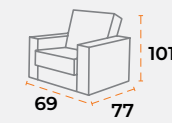

40'DC 47 | TRUCK 61 | 60 kg | 1.42 m³

shipping information.

product dimensions.

40'DC 126 | TRUCK 165 | 25 kg | 0.51 m³

40'DC 56 | TRUCK 78 | 40 kg | 1.12 m³

40'DC 47 | TRUCK 61 | 60 kg | 1.42 m³

sitting group
merlin.

 40'DC 60 | TRUCK 69 | 106 kg | 2.44 m³

shipping information.

 40'DC 65
  TRUCK 80
  60 kg
  1.06 m³

product dimensions.

 40'DC 56 | TRUCK 78 | 40 kg | 1.12 m³

 40'DC 47 | TRUCK 61 | 60 kg | 1.42 m³

sofa set
helena.

sofa set
pi.

sofa set
fora.

shipping information.

shipping information.

product dimensions.

product dimensions.

40'DC 126 | TRUCK 165 | 25 kg | 0.51 m³

40'DC 126 | TRUCK 165 | 25 kg | 0.51 m³

40'DC 56 | TRUCK 78 | 40 kg | 1.12 m³

40'DC 56 | TRUCK 78 | 40 kg | 1.12 m³

40'DC 47 | TRUCK 61 | 60 kg | 1.42 m³

40'DC 47 | TRUCK 61 | 60 kg | 1.42 m³

sofa set
artone.

sofa set
eva.

shipping information.

shipping information.