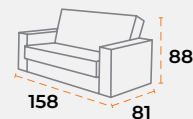

40'DC 47 | TRUCK 61 | 60 kg | 1.42 m³

shipping information.

product dimensions.

40'DC 126 | TRUCK 165 | 25 kg | 0.51 m³

40'DC 56 | TRUCK 78 | 40 kg | 1.12 m³

40'DC 47 | TRUCK 61 | 60 kg | 1.42 m³

sitting group
merlin.

sofa set
pi.

sofa set
fora.

shipping information.

shipping information.

product dimensions.

product dimensions.

40'DC 126 | TRUCK 165 | 25 kg | 0.51 m³

40'DC 126 | TRUCK 165 | 25 kg | 0.51 m³

40'DC 56 | TRUCK 78 | 40 kg | 1.12 m³

40'DC 56 | TRUCK 78 | 40 kg | 1.12 m³

40'DC 47 | TRUCK 61 | 60 kg | 1.42 m³

40'DC 47 | TRUCK 61 | 60 kg | 1.42 m³

sofa set
artone.

sofa set
eva.

shipping information.

shipping information.

product dimensions.

40'DC 250 | TRUCK 300 | 25 kg | 0.28 m³

40'DC 198 | TRUCK 230 | 40 kg | 0.35 m³

40'DC 66 | TRUCK 80 | 60 kg | 1.05 m³

product dimensions.

40'DC 135 | TRUCK 165 | 25 kg | 0.51 m³

40'DC 88 | TRUCK 110 | 40 kg | 0.78 m³