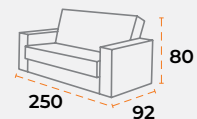

product dimensions.

sitting group
newton.

shipping information.

product dimensions.

40'DC 126 | TRUCK 165 | 25 kg | 0.51 m³

40'DC 56 | TRUCK 78 | 40 kg | 1.12 m³

40'DC 47 | TRUCK 61 | 60 kg | 1.42 m³

shipping information.

product dimensions.

40'DC 126 | TRUCK 165 | 25 kg | 0.51 m³

40'DC 56 | TRUCK 78 | 40 kg | 1.12 m³

40'DC 47 | TRUCK 61 | 60 kg | 1.42 m³

sitting group
venüs.

sitting group
flora.

shipping information.

product dimensions.

40'DC 135 | TRUCK 165 | 25 kg | 0.51 m³

40'DC 198 | TRUCK 200 | 40 kg | 0.35 m³

40'DC 107 | TRUCK 130 | 60 kg | 0.64 m³

shipping information.

product dimensions.

40'DC 135 | TRUCK 165 | 25 kg | 0.51 m³

40'DC 88 | TRUCK 110 | 40 kg | 0.78 m³

40'DC 65 | TRUCK 80 | 60 kg | 1.06 m³

sitting group
lima.

sitting group
lizbon.

shipping information.

product dimensions.

40'DC 126 | TRUCK 165 | 25 kg | 0.51 m³

40'DC 56 | TRUCK 78 | 40 kg | 1.12 m³

40'DC 47 | TRUCK 61 | 60 kg | 1.42 m³