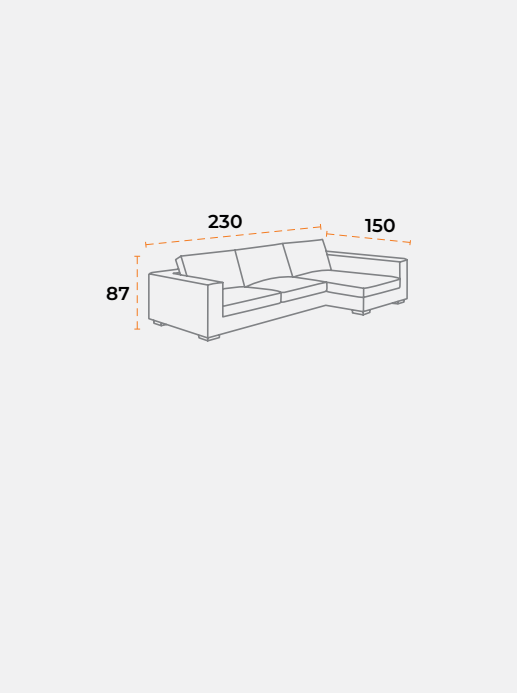

 40'DC 15
  TRUCK 18
  86 kg
  4.45 m³

product dimensions.

corner set
molie.

corner set
merlin.

corner set
morlo.

shipping information.

 40'DC 46
  TRUCK 50
  60 kg
  1.25 m³

shipping information.

 40'DC 46
  TRUCK 50
  60 kg
  1.25 m³

product dimensions.

product dimensions.

corner set
jack.

shipping information.

 40'DC 46
  TRUCK 50
  60 kg
  1.25 m³

product dimensions.

shipping information.

 40'DC 46
  TRUCK 52
  62 kg
  1.25 m³

product dimensions.

corner set
asel.

belgrad

coffee table

W.80 H.80 D.40

kaernten

coffee table

W.43 H.33 D.60

belgrad

coffee table

W.43 H.33 D.60