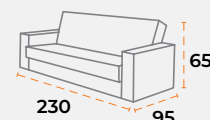

product dimensions.

40'DC 126 | TRUCK 165 | 25 kg | 0.51 m³

40'DC 56 | TRUCK 78 | 40 kg | 1.12 m³

40'DC 47 | TRUCK 61 | 60 kg | 1.42 m³

sitting group
venüs.

sitting group
flora.

shipping information.

product dimensions.

40'DC 135 | TRUCK 165 | 25 kg | 0.51 m³

40'DC 198 | TRUCK 200 | 40 kg | 0.35 m³

40'DC 107 | TRUCK 130 | 60 kg | 0.64 m³

shipping information.

product dimensions.

40'DC 135 | TRUCK 165 | 25 kg | 0.51 m³

40'DC 88 | TRUCK 110 | 40 kg | 0.78 m³

40'DC 65 | TRUCK 80 | 60 kg | 1.06 m³

sitting group
lima.

sitting group
lizbon.

shipping information.

product dimensions.

40'DC 126 | TRUCK 165 | 25 kg | 0.51 m³

40'DC 56 | TRUCK 78 | 40 kg | 1.12 m³

40'DC 47 | TRUCK 61 | 60 kg | 1.42 m³

shipping information.

product dimensions.

40'DC 135 | TRUCK 165 | 25 kg | 0.51 m³

40'DC 88 | TRUCK 110 | 39 kg | 0.78 m³

40'DC 65 | TRUCK 80 | 60 kg | 1.06 m³

sitting group
monetta.

sitting group
roma.

230