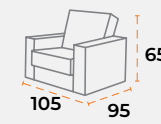

40'DC 65 | TRUCK 80 | 60 kg | 1.06 m³

sitting group
lima.

sitting group
lizbon.

shipping information.

product dimensions.

40'DC 126 | TRUCK 165 | 25 kg | 0.51 m³

40'DC 56 | TRUCK 78 | 40 kg | 1.12 m³

40'DC 47 | TRUCK 61 | 60 kg | 1.42 m³

shipping information.

product dimensions.

40'DC 135 | TRUCK 165 | 25 kg | 0.51 m³

40'DC 88 | TRUCK 110 | 39 kg | 0.78 m³

40'DC 65 | TRUCK 80 | 60 kg | 1.06 m³

sitting group
monetta.

sitting group
roma.

230

shipping information.

product dimensions.

40'DC 105 | TRUCK 140 | 25 kg | 0.63 m³

40'DC 47 | TRUCK 61 | 60 kg | 1.42 m³

shipping information.

product dimensions.

40'DC 105 | TRUCK 140 | 25 kg | 0.63 m³

40'DC 47 | TRUCK 61 | 60 kg | 1.42 m³

sitting group
veronica.

sitting group
fabia.

shipping information.

product dimensions.

40'DC 126 | TRUCK 165 | 25 kg | 0.51 m³

40'DC 56 | TRUCK 78 | 40 kg | 1.12 m³

40'DC 47 | TRUCK 61 | 60 kg | 1.42 m³

shipping information.