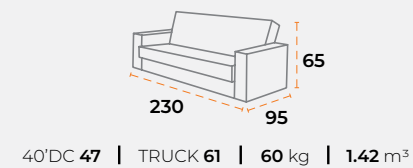

product dimensions.