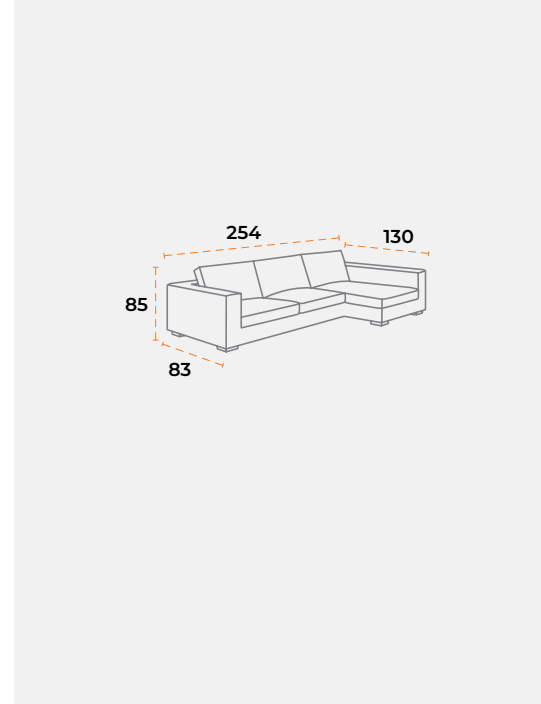

product dimensions.

product dimensions.