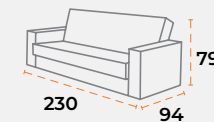

sitting group
donau.

sitting group
tulln.

shipping information.

shipping information.

product dimensions.

40'DC 126 | TRUCK 165 | 25 kg | 0.51 m³

40'DC 56 | TRUCK 78 | 40 kg | 1.12 m³

40'DC 47 | TRUCK 61 | 60 kg | 1.42 m³

product dimensions.

40'DC 126 | TRUCK 165 | 25 kg | 0.51 m³

40'DC 56 | TRUCK 78 | 40 kg | 1.12 m³

40'DC 47 | TRUCK 61 | 60 kg | 1.42 m³

sitting group
valencia.

shipping information.

product dimensions.

40'DC 126 | TRUCK 165 | 25 kg | 0.51 m³

40'DC 56 | TRUCK 73 | 78 kg | 1.19 m³

shipping information.

product dimensions.

40'DC 88 | TRUCK 110 | 39 kg | 0.78 m³

40'DC 65 | TRUCK 80 | 60 kg | 1.06 m³

sitting group
lotus.

sitting group
gravity.

 40'DC 46
  TRUCK 50
  60 kg
  1.25 m³

40'DC 126 | TRUCK 165 | 25 kg | 0.51 m³

40'DC 56 | TRUCK 78 | 40 kg | 1.12 m³

40'DC 47 | TRUCK 61 | 60 kg | 1.42 m³

Sofa Sets

sofa set
alvina.

sofa set
alvina.

shipping information.

40'DC 36
 TRUCK 40
 125 kg
 2.35 m³