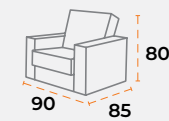

40'DC 47 | TRUCK 61 | 60 kg | 1.42 m³

shipping information.

product dimensions.

40'DC 126 | TRUCK 165 | 25 kg | 0.51 m³

40'DC 56 | TRUCK 78 | 40 kg | 1.12 m³

40'DC 47 | TRUCK 61 | 60 kg | 1.42 m³

sitting group
merlin.

product dimensions.

40'DC 250 | TRUCK 300 | 25 kg | 0.28 m³

40'DC 198 | TRUCK 230 | 40 kg | 0.35 m³

40'DC 66 | TRUCK 80 | 60 kg | 1.05 m³

product dimensions.

40'DC 135 | TRUCK 165 | 25 kg | 0.51 m³

40'DC 88 | TRUCK 110 | 40 kg | 0.78 m³

40'DC 65 | TRUCK 80 | 60 kg | 1.06 m³

sofa set
asya.

sofa set
diana.

shipping information.

shipping information.

product dimensions.

40'DC 135 | TRUCK 165 | 25 kg | 0.51 m³

40'DC 88 | TRUCK 110 | 40 kg | 0.78 m³

40'DC 65 | TRUCK 80 | 60 kg | 1.06 m³

product dimensions.

40'DC 135 | TRUCK 165 | 25 kg | 0.51 m³

40'DC 88 | TRUCK 110 | 41 kg | 0.78 m³

40'DC 65 | TRUCK 80 | 59 kg | 1.06 m³

sofa set
punto.

shipping information.