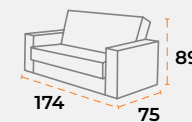

shipping information.

 40'DC 46 |
  TRUCK 50 |
  60 kg |
  1.25 m³

product dimensions.

 87
 90 | 98
 40'DC 126 | TRUCK 165 | 25 kg | 0.51 m³

 80
 158 | 89
 40'DC 56 | TRUCK 78 | 40 kg | 1.12 m³

 80
 233 | 89
 40'DC 47 | TRUCK 61 | 60 kg | 1.42 m³

sitting group
donau.

sitting group
tulln.

shipping information.

shipping information.

product dimensions.

40'DC 126 | TRUCK 165 | 25 kg | 0.51 m³

40'DC 56 | TRUCK 78 | 40 kg | 1.12 m³

40'DC 47 | TRUCK 61 | 60 kg | 1.42 m³

product dimensions.

40'DC 126 | TRUCK 165 | 25 kg | 0.51 m³

40'DC 56 | TRUCK 78 | 40 kg | 1.12 m³

40'DC 47 | TRUCK 61 | 60 kg | 1.42 m³

sitting group
valencia.

shipping information.

product dimensions.

40'DC 126 | TRUCK 165 | 25 kg | 0.51 m³

40'DC 56 | TRUCK 73 | 78 kg | 1.19 m³

shipping information.

product dimensions.

40'DC 88 | TRUCK 110 | 39 kg | 0.78 m³

40'DC 65 | TRUCK 80 | 60 kg | 1.06 m³

sitting group
lotus.

sitting group
gravity.

 40'DC 46
  TRUCK 50
  60 kg
  1.25 m³