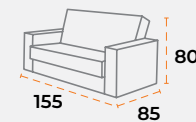

40'DC 47 | TRUCK 61 | 60 kg | 1.42 m³

shipping information.

product dimensions.

40'DC 126 | TRUCK 165 | 25 kg | 0.51 m³

40'DC 56 | TRUCK 78 | 40 kg | 1.12 m³

40'DC 47 | TRUCK 61 | 60 kg | 1.42 m³

sitting group
merlin.

product dimensions.

40'DC 250 | TRUCK 300 | 25 kg | 0.28 m³

40'DC 198 | TRUCK 230 | 40 kg | 0.35 m³

40'DC 66 | TRUCK 80 | 60 kg | 1.05 m³

product dimensions.

40'DC 135 | TRUCK 165 | 25 kg | 0.51 m³

40'DC 88 | TRUCK 110 | 40 kg | 0.78 m³

40'DC 65 | TRUCK 80 | 60 kg | 1.06 m³

sofa set
asya.

sofa set
diana.

shipping information.

shipping information.

product dimensions.

40'DC 135 | TRUCK 165 | 25 kg | 0.51 m³

40'DC 88 | TRUCK 110 | 40 kg | 0.78 m³

40'DC 65 | TRUCK 80 | 60 kg | 1.06 m³

product dimensions.

40'DC 135 | TRUCK 165 | 25 kg | 0.51 m³

40'DC 88 | TRUCK 110 | 41 kg | 0.78 m³

40'DC 65 | TRUCK 80 | 59 kg | 1.06 m³

sofa set
punto.

shipping information.