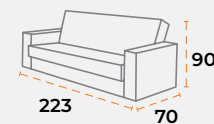

shipping information.

40'DC 36
 TRUCK 40
 125 kg
 2.35 m³

product dimensions.

40'DC 135 | TRUCK 165 | 25 kg | 0.51 m³

product dimensions.

40'DC 135 | TRUCK 165 | 25 kg | 0.51 m³

40'DC 88 | TRUCK 110 | 40 kg | 0.78 m³

40'DC 88 | TRUCK 110 | 40 kg | 0.78 m³

40'DC 65 | TRUCK 80 | 60 kg | 1.06 m³

40'DC 65 | TRUCK 80 | 60 kg | 1.06 m³

sofa set
teo.

sofa set
teo.

shipping information.

 40'DC 46
  TRUCK 50
  60 kg
  1.25 m³

shipping information.

 40'DC 46
  TRUCK 50
  60 kg
  1.25 m³

product dimensions.

40'DC 47 | TRUCK 61 | 60 kg | 1.42 m³

product dimensions.

40'DC 47 | TRUCK 61 | 60 kg | 1.42 m³

sofa set
diego.

sofa set
sun.

shipping information.