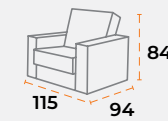

product dimensions.

sitting group
newton.

shipping information.

product dimensions.

40'DC 126 | TRUCK 165 | 25 kg | 0.51 m³

40'DC 56 | TRUCK 78 | 40 kg | 1.12 m³

40'DC 47 | TRUCK 61 | 60 kg | 1.42 m³

shipping information.

product dimensions.

40'DC 126 | TRUCK 165 | 25 kg | 0.51 m³

40'DC 56 | TRUCK 78 | 40 kg | 1.12 m³

40'DC 47 | TRUCK 61 | 60 kg | 1.42 m³

sitting group
venüs.

sitting group
flora.

shipping information.

product dimensions.

40'DC 135 | TRUCK 165 | 25 kg | 0.51 m³

40'DC 198 | TRUCK 200 | 40 kg | 0.35 m³

40'DC 107 | TRUCK 130 | 60 kg | 0.64 m³

shipping information.

product dimensions.

40'DC 135 | TRUCK 165 | 25 kg | 0.51 m³

40'DC 88 | TRUCK 110 | 40 kg | 0.78 m³

40'DC 65 | TRUCK 80 | 60 kg | 1.06 m³

sitting group
lima.

sitting group
lizbon.

shipping information.

product dimensions.

40'DC 126 | TRUCK 165 | 25 kg | 0.51 m³

40'DC 56 | TRUCK 78 | 40 kg | 1.12 m³

40'DC 47 | TRUCK 61 | 60 kg | 1.42 m³