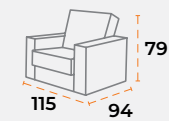

product dimensions.

40'DC 126 | TRUCK 165 | 25 kg | 0.51 m³

40'DC 56 | TRUCK 78 | 40 kg | 1.12 m³

40'DC 47 | TRUCK 61 | 60 kg | 1.42 m³

sitting group
venüs.

sitting group
flora.

shipping information.

product dimensions.

40'DC 135 | TRUCK 165 | 25 kg | 0.51 m³

40'DC 198 | TRUCK 200 | 40 kg | 0.35 m³

40'DC 107 | TRUCK 130 | 60 kg | 0.64 m³

shipping information.

product dimensions.

40'DC 135 | TRUCK 165 | 25 kg | 0.51 m³

40'DC 88 | TRUCK 110 | 40 kg | 0.78 m³

40'DC 65 | TRUCK 80 | 60 kg | 1.06 m³

sitting group
lima.

sitting group
lizbon.

shipping information.

product dimensions.

40'DC 126 | TRUCK 165 | 25 kg | 0.51 m³

40'DC 56 | TRUCK 78 | 40 kg | 1.12 m³

40'DC 47 | TRUCK 61 | 60 kg | 1.42 m³

shipping information.

product dimensions.

40'DC 135 | TRUCK 165 | 25 kg | 0.51 m³

40'DC 88 | TRUCK 110 | 39 kg | 0.78 m³

40'DC 65 | TRUCK 80 | 60 kg | 1.06 m³

sitting group
monetta.

sitting group
roma.

230