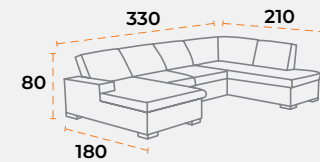

 40'DC 46
  TRUCK 50
  60 kg
  1.25 m³

product dimensions.

product dimensions.

corner set
monza.

shipping information.

 40'DC 17
  TRUCK 20
  165 kg
  4.86 m³

product dimensions.

shipping information.