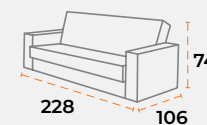

40'DC 65 | TRUCK 80 | 60 kg | 1.06 m³

sitting group
lima.

sitting group
lizbon.

shipping information.

product dimensions.

40'DC 126 | TRUCK 165 | 25 kg | 0.51 m³

40'DC 56 | TRUCK 78 | 40 kg | 1.12 m³

40'DC 47 | TRUCK 61 | 60 kg | 1.42 m³

shipping information.

product dimensions.

40'DC 105 | TRUCK 140 | 25 kg | 0.63 m³

40'DC 47 | TRUCK 61 | 60 kg | 1.42 m³

shipping information.

product dimensions.

40'DC 105 | TRUCK 140 | 25 kg | 0.63 m³

40'DC 47 | TRUCK 61 | 60 kg | 1.42 m³

sitting group
veronica.

sitting group
fabia.

shipping information.

product dimensions.

40'DC 126 | TRUCK 165 | 25 kg | 0.51 m³

40'DC 56 | TRUCK 78 | 40 kg | 1.12 m³

40'DC 47 | TRUCK 61 | 60 kg | 1.42 m³

shipping information.

product dimensions.

40'DC 126 | TRUCK 165 | 25 kg | 0.51 m³

40'DC 56 | TRUCK 78 | 40 kg | 1.12 m³

40'DC 47 | TRUCK 61 | 60 kg | 1.42 m³

sitting group
fabia.

sitting group
sona.

sitting group
sona.

shipping information.