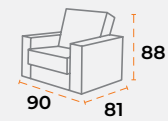

product dimensions.

40'DC 250 | TRUCK 300 | 25 kg | 0.28 m³

40'DC 198 | TRUCK 230 | 40 kg | 0.35 m³

40'DC 66 | TRUCK 80 | 60 kg | 1.05 m³

product dimensions.

40'DC 135 | TRUCK 165 | 25 kg | 0.51 m³

40'DC 88 | TRUCK 110 | 40 kg | 0.78 m³

40'DC 65 | TRUCK 80 | 60 kg | 1.06 m³

sofa set
asya.

sofa set
diana.

shipping information.

shipping information.

product dimensions.

40'DC 135 | TRUCK 165 | 25 kg | 0.51 m³

40'DC 88 | TRUCK 110 | 40 kg | 0.78 m³

40'DC 65 | TRUCK 80 | 60 kg | 1.06 m³

product dimensions.

40'DC 135 | TRUCK 165 | 25 kg | 0.51 m³

40'DC 88 | TRUCK 110 | 41 kg | 0.78 m³

40'DC 65 | TRUCK 80 | 59 kg | 1.06 m³

sofa set
punto.

shipping information.