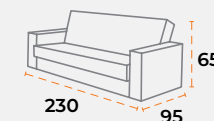

40'DC 47 | TRUCK 61 | 60 kg | 1.42 m³

shipping information.

product dimensions.

40'DC 126 | TRUCK 165 | 25 kg | 0.51 m³

40'DC 56 | TRUCK 78 | 40 kg | 1.12 m³

40'DC 47 | TRUCK 61 | 60 kg | 1.42 m³

sitting group
merlin.

 40'DC 60 | TRUCK 69 | 106 kg | 2.44 m³

shipping information.

 40'DC 65
  TRUCK 80
  60 kg
  1.06 m³

product dimensions.

 40'DC 56 | TRUCK 78 | 40 kg | 1.12 m³

 40'DC 47 | TRUCK 61 | 60 kg | 1.42 m³

sofa set
helena.

sofa set
pi.

sofa set
fora.

shipping information.

shipping information.

product dimensions.

product dimensions.

40'DC 126 | TRUCK 165 | 25 kg | 0.51 m³

40'DC 126 | TRUCK 165 | 25 kg | 0.51 m³

40'DC 56 | TRUCK 78 | 40 kg | 1.12 m³

40'DC 56 | TRUCK 78 | 40 kg | 1.12 m³

40'DC 47 | TRUCK 61 | 60 kg | 1.42 m³

40'DC 47 | TRUCK 61 | 60 kg | 1.42 m³

sofa set
artone.

sofa set
eva.

shipping information.

shipping information.