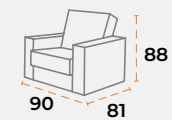

sofa set
pi.

sofa set
fora.

shipping information.

shipping information.

product dimensions.

product dimensions.

40'DC 126 | TRUCK 165 | 25 kg | 0.51 m³

40'DC 126 | TRUCK 165 | 25 kg | 0.51 m³

40'DC 56 | TRUCK 78 | 40 kg | 1.12 m³

40'DC 56 | TRUCK 78 | 40 kg | 1.12 m³

40'DC 47 | TRUCK 61 | 60 kg | 1.42 m³

40'DC 47 | TRUCK 61 | 60 kg | 1.42 m³

sofa set
artone.

sofa set
eva.

shipping information.

shipping information.

product dimensions.

40'DC 250 | TRUCK 300 | 25 kg | 0.28 m³

40'DC 198 | TRUCK 230 | 40 kg | 0.35 m³

40'DC 66 | TRUCK 80 | 60 kg | 1.05 m³

product dimensions.

40'DC 135 | TRUCK 165 | 25 kg | 0.51 m³

40'DC 88 | TRUCK 110 | 40 kg | 0.78 m³