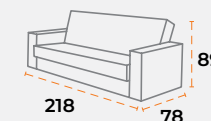

shipping information.

 40'DC 46 |
  TRUCK 50 |
  60 kg |
  1.25 m³

product dimensions.

 87
 90 | 98
 40'DC 126 | TRUCK 165 | 25 kg | 0.51 m³

 80
 158 | 89
 40'DC 56 | TRUCK 78 | 40 kg | 1.12 m³

 80
 233 | 89
 40'DC 47 | TRUCK 61 | 60 kg | 1.42 m³

sitting group
donau.

sitting group
tulln.

shipping information.

shipping information.

product dimensions.

40'DC 126 | TRUCK 165 | 25 kg | 0.51 m³

40'DC 56 | TRUCK 78 | 40 kg | 1.12 m³

40'DC 47 | TRUCK 61 | 60 kg | 1.42 m³

product dimensions.

40'DC 126 | TRUCK 165 | 25 kg | 0.51 m³

40'DC 56 | TRUCK 78 | 40 kg | 1.12 m³

40'DC 47 | TRUCK 61 | 60 kg | 1.42 m³

sitting group
valencia.

shipping information.

product dimensions.

40'DC 126 | TRUCK 165 | 25 kg | 0.51 m³

40'DC 56 | TRUCK 73 | 78 kg | 1.19 m³

shipping information.

product dimensions.

40'DC 88 | TRUCK 110 | 39 kg | 0.78 m³

40'DC 65 | TRUCK 80 | 60 kg | 1.06 m³

sitting group
lotus.

sitting group
gravity.

 40'DC 46
  TRUCK 50
  60 kg
  1.25 m³