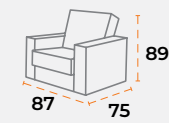

shipping information.

 40'DC 46 |
  TRUCK 50 |
  60 kg |
  1.25 m³

product dimensions.

 87
 90 | 98
 40'DC 126 | TRUCK 165 | 25 kg | 0.51 m³

 80
 158 | 89
 40'DC 56 | TRUCK 78 | 40 kg | 1.12 m³

 80
 233 | 89
 40'DC 47 | TRUCK 61 | 60 kg | 1.42 m³

sitting group
donau.

sitting group
tulln.

shipping information.

shipping information.

product dimensions.

40'DC 126 | TRUCK 165 | 25 kg | 0.51 m³

40'DC 56 | TRUCK 78 | 40 kg | 1.12 m³

40'DC 47 | TRUCK 61 | 60 kg | 1.42 m³

product dimensions.

40'DC 126 | TRUCK 165 | 25 kg | 0.51 m³

40'DC 56 | TRUCK 78 | 40 kg | 1.12 m³

40'DC 47 | TRUCK 61 | 60 kg | 1.42 m³

sitting group
valencia.

shipping information.

product dimensions.

40'DC 126 | TRUCK 165 | 25 kg | 0.51 m³

40'DC 56 | TRUCK 73 | 78 kg | 1.19 m³

shipping information.

product dimensions.

40'DC 88 | TRUCK 110 | 39 kg | 0.78 m³

40'DC 65 | TRUCK 80 | 60 kg | 1.06 m³

sitting group
lotus.

sitting group
gravity.

 40'DC 46
  TRUCK 50
  60 kg
  1.25 m³