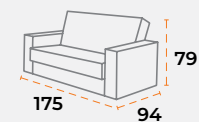

product dimensions.

40'DC 126 | TRUCK 165 | 25 kg | 0.51 m³

40'DC 56 | TRUCK 78 | 40 kg | 1.12 m³

40'DC 47 | TRUCK 61 | 60 kg | 1.42 m³

sitting group
venüs.

sitting group
flora.

shipping information.

product dimensions.

40'DC 135 | TRUCK 165 | 25 kg | 0.51 m³

40'DC 198 | TRUCK 200 | 40 kg | 0.35 m³

40'DC 107 | TRUCK 130 | 60 kg | 0.64 m³

shipping information.

product dimensions.

40'DC 135 | TRUCK 165 | 25 kg | 0.51 m³

40'DC 88 | TRUCK 110 | 40 kg | 0.78 m³

40'DC 65 | TRUCK 80 | 60 kg | 1.06 m³

sitting group
lima.

sitting group
lizbon.

shipping information.

product dimensions.

40'DC 126 | TRUCK 165 | 25 kg | 0.51 m³

40'DC 56 | TRUCK 78 | 40 kg | 1.12 m³

40'DC 47 | TRUCK 61 | 60 kg | 1.42 m³

shipping information.

product dimensions.

40'DC 135 | TRUCK 165 | 25 kg | 0.51 m³

40'DC 88 | TRUCK 110 | 39 kg | 0.78 m³

40'DC 65 | TRUCK 80 | 60 kg | 1.06 m³

sitting group
monetta.

sitting group
roma.

230