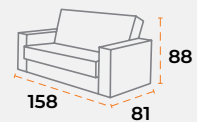

40'DC 47 | TRUCK 61 | 60 kg | 1.42 m³

shipping information.

product dimensions.

40'DC 126 | TRUCK 165 | 25 kg | 0.51 m³

40'DC 56 | TRUCK 78 | 40 kg | 1.12 m³

40'DC 47 | TRUCK 61 | 60 kg | 1.42 m³

sitting group
merlin.

product dimensions.

40'DC 250 | TRUCK 300 | 25 kg | 0.28 m³

40'DC 198 | TRUCK 230 | 40 kg | 0.35 m³

40'DC 66 | TRUCK 80 | 60 kg | 1.05 m³

product dimensions.

40'DC 135 | TRUCK 165 | 25 kg | 0.51 m³

40'DC 88 | TRUCK 110 | 40 kg | 0.78 m³

40'DC 65 | TRUCK 80 | 60 kg | 1.06 m³

sofa set
asya.

sofa set
diana.

shipping information.

shipping information.

product dimensions.

40'DC 135 | TRUCK 165 | 25 kg | 0.51 m³

40'DC 88 | TRUCK 110 | 40 kg | 0.78 m³

40'DC 65 | TRUCK 80 | 60 kg | 1.06 m³

product dimensions.

40'DC 135 | TRUCK 165 | 25 kg | 0.51 m³

40'DC 88 | TRUCK 110 | 41 kg | 0.78 m³

40'DC 65 | TRUCK 80 | 59 kg | 1.06 m³

sofa set
punto.

shipping information.