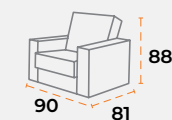

sofa set
pi.

sofa set
fora.

shipping information.

shipping information.

product dimensions.

product dimensions.

40'DC 126 | TRUCK 165 | 25 kg | 0.51 m³

40'DC 126 | TRUCK 165 | 25 kg | 0.51 m³

40'DC 56 | TRUCK 78 | 40 kg | 1.12 m³

40'DC 56 | TRUCK 78 | 40 kg | 1.12 m³

40'DC 47 | TRUCK 61 | 60 kg | 1.42 m³

40'DC 47 | TRUCK 61 | 60 kg | 1.42 m³

sofa set
artone.

sofa set
eva.

shipping information.

shipping information.

product dimensions.

40'DC 250 | TRUCK 300 | 25 kg | 0.28 m³

40'DC 198 | TRUCK 230 | 40 kg | 0.35 m³

40'DC 66 | TRUCK 80 | 60 kg | 1.05 m³

product dimensions.

40'DC 135 | TRUCK 165 | 25 kg | 0.51 m³

40'DC 88 | TRUCK 110 | 40 kg | 0.78 m³

40'DC 65 | TRUCK 80 | 60 kg | 1.06 m³

sofa set
asya.

sofa set
diana.

shipping information.

shipping information.

product dimensions.

40'DC 135 | TRUCK 165 | 25 kg | 0.51 m³

40'DC 88 | TRUCK 110 | 40 kg | 0.78 m³