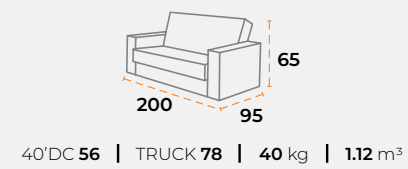

product dimensions.