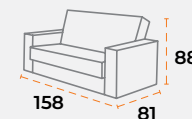

sofa set
pi.

sofa set
fora.

shipping information.

shipping information.

product dimensions.

product dimensions.

40'DC 126 | TRUCK 165 | 25 kg | 0.51 m³

40'DC 126 | TRUCK 165 | 25 kg | 0.51 m³

40'DC 56 | TRUCK 78 | 40 kg | 1.12 m³

40'DC 56 | TRUCK 78 | 40 kg | 1.12 m³

40'DC 47 | TRUCK 61 | 60 kg | 1.42 m³

40'DC 47 | TRUCK 61 | 60 kg | 1.42 m³

sofa set
artone.

sofa set
eva.

shipping information.

shipping information.

product dimensions.

40'DC 250 | TRUCK 300 | 25 kg | 0.28 m³

40'DC 198 | TRUCK 230 | 40 kg | 0.35 m³

40'DC 66 | TRUCK 80 | 60 kg | 1.05 m³

product dimensions.

40'DC 135 | TRUCK 165 | 25 kg | 0.51 m³

40'DC 88 | TRUCK 110 | 40 kg | 0.78 m³

40'DC 65 | TRUCK 80 | 60 kg | 1.06 m³

sofa set
asya.

sofa set
diana.

shipping information.

shipping information.

product dimensions.

40'DC 135 | TRUCK 165 | 25 kg | 0.51 m³

40'DC 88 | TRUCK 110 | 40 kg | 0.78 m³