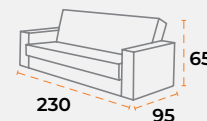

40'DC 47 | TRUCK 61 | 60 kg | 1.42 m³

shipping information.

product dimensions.

40'DC 126 | TRUCK 165 | 25 kg | 0.51 m³

40'DC 56 | TRUCK 78 | 40 kg | 1.12 m³

40'DC 47 | TRUCK 61 | 60 kg | 1.42 m³

sitting group
merlin.

 40'DC 60 | TRUCK 69 | 106 kg | 2.44 m³

shipping information.

 40'DC 65
  TRUCK 80
  60 kg
  1.06 m³

product dimensions.

 40'DC 56 | TRUCK 78 | 40 kg | 1.12 m³

 40'DC 47 | TRUCK 61 | 60 kg | 1.42 m³

sofa set
helena.

sofa set
pi.

sofa set
fora.

shipping information.

shipping information.

product dimensions.

product dimensions.

40'DC 126 | TRUCK 165 | 25 kg | 0.51 m³

40'DC 126 | TRUCK 165 | 25 kg | 0.51 m³

40'DC 56 | TRUCK 78 | 40 kg | 1.12 m³

40'DC 56 | TRUCK 78 | 40 kg | 1.12 m³

40'DC 47 | TRUCK 61 | 60 kg | 1.42 m³

40'DC 47 | TRUCK 61 | 60 kg | 1.42 m³

sofa set
artone.

sofa set
eva.

shipping information.

shipping information.