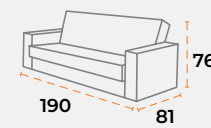

sofa set
tual.

sofa set
hazal.

shipping information.

40'DC 46 | TRUCK 50 | 60 kg | 1.25 m³

shipping information.

40'DC 46 | TRUCK 50 | 60 kg | 1.25 m³

product dimensions.

40'DC 47 | TRUCK 61 | 60 kg | 1.42 m³

product dimensions.

40'DC 47 | TRUCK 61 | 60 kg | 1.42 m³

sofa set
zürich.

sofa set
basel.

shipping information.

 40'DC 46
  TRUCK 50
  60 kg
  1.25 m³

shipping information.

 40'DC 46
  TRUCK 50
  60 kg
  1.25 m³

product dimensions.

40'DC 47 | TRUCK 61 | 60 kg | 1.42 m³

product dimensions.

40'DC 47 | TRUCK 61 | 60 kg | 1.42 m³

sofa set
bolera.

sofa set
bolera.

shipping information.

shipping information.

product dimensions.

40'DC 55 | TRUCK 65 | 130 kg | 1.38 m³

product dimensions.

40'DC 55 | TRUCK 65 | 130 kg | 1.38 m³

sofa set
havana.

shipping information.

 40'DC 60
  TRUCK 69
  106 kg
  2.44 m³

product dimensions.