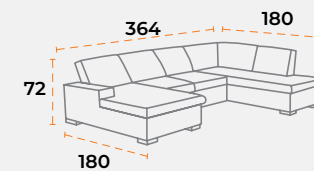

40'DC 65 | TRUCK 80 | 60 kg | 1.06 m³

product dimensions.

40'DC 135 | TRUCK 165 | 25 kg | 0.51 m³

40'DC 88 | TRUCK 110 | 41 kg | 0.78 m³

40'DC 65 | TRUCK 80 | 59 kg | 1.06 m³

sofa set
punto.

shipping information.

product dimensions.

40'DC 47 | TRUCK 61 | 60 kg | 1.42 m³

shipping information.

product dimensions.

40'DC 47 | TRUCK 61 | 60 kg | 1.42 m³

sofa set
city.

Corner Sets

corner set
valentino.

corner set
valentino.

shipping information.

shipping information.

product dimensions.

product dimensions.

corner set
valentino.

corner set
valentino L.

shipping information.