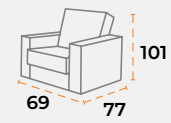

product dimensions.

40'DC 55 | TRUCK 65 | 130 kg | 1.38 m³

product dimensions.

40'DC 55 | TRUCK 65 | 130 kg | 1.38 m³

sofa set
havana.

shipping information.

 40'DC 60
  TRUCK 69
  106 kg
  2.44 m³

product dimensions.

 40'DC 60 | TRUCK 69 | 106 kg | 2.44 m³

shipping information.

 40'DC 65
  TRUCK 80
  60 kg
  1.06 m³

product dimensions.

 40'DC 56 | TRUCK 78 | 40 kg | 1.12 m³

 40'DC 47 | TRUCK 61 | 60 kg | 1.42 m³

sofa set
helena.

sofa set
pi.

sofa set
fora.

shipping information.

shipping information.

product dimensions.

product dimensions.

40'DC 126 | TRUCK 165 | 25 kg | 0.51 m³

40'DC 126 | TRUCK 165 | 25 kg | 0.51 m³

40'DC 56 | TRUCK 78 | 40 kg | 1.12 m³

40'DC 56 | TRUCK 78 | 40 kg | 1.12 m³

40'DC 47 | TRUCK 61 | 60 kg | 1.42 m³

40'DC 47 | TRUCK 61 | 60 kg | 1.42 m³

sofa set
artone.

sofa set
eva.

shipping information.

shipping information.