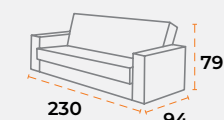

40'DC 65 | TRUCK 80 | 60 kg | 1.06 m³

sitting group
lima.

sitting group
lizbon.

shipping information.

product dimensions.

40'DC 126 | TRUCK 165 | 25 kg | 0.51 m³

40'DC 56 | TRUCK 78 | 40 kg | 1.12 m³

40'DC 47 | TRUCK 61 | 60 kg | 1.42 m³

shipping information.

product dimensions.

40'DC 135 | TRUCK 165 | 25 kg | 0.51 m³

40'DC 88 | TRUCK 110 | 39 kg | 0.78 m³

40'DC 65 | TRUCK 80 | 60 kg | 1.06 m³

sitting group
monetta.

sitting group
roma.

230

shipping information.

product dimensions.

40'DC 105 | TRUCK 140 | 25 kg | 0.63 m³

40'DC 47 | TRUCK 61 | 60 kg | 1.42 m³

shipping information.

product dimensions.

40'DC 105 | TRUCK 140 | 25 kg | 0.63 m³

40'DC 47 | TRUCK 61 | 60 kg | 1.42 m³

sitting group
veronica.

sitting group
fabia.

shipping information.

product dimensions.

40'DC 126 | TRUCK 165 | 25 kg | 0.51 m³

40'DC 56 | TRUCK 78 | 40 kg | 1.12 m³

40'DC 47 | TRUCK 61 | 60 kg | 1.42 m³

shipping information.