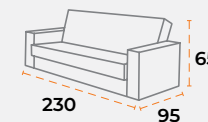

40'DC 65 | TRUCK 80 | 60 kg | 1.06 m³

sitting group
lima.

sitting group
lizbon.

shipping information.

product dimensions.

40'DC 126 | TRUCK 165 | 25 kg | 0.51 m³

40'DC 56 | TRUCK 78 | 40 kg | 1.12 m³

40'DC 47 | TRUCK 61 | 60 kg | 1.42 m³

shipping information.

product dimensions.

40'DC 135 | TRUCK 165 | 25 kg | 0.51 m³

40'DC 88 | TRUCK 110 | 39 kg | 0.78 m³

40'DC 65 | TRUCK 80 | 60 kg | 1.06 m³

sitting group
monetta.

sitting group
roma.

230

shipping information.

product dimensions.

40'DC 105 | TRUCK 140 | 25 kg | 0.63 m³

40'DC 47 | TRUCK 61 | 60 kg | 1.42 m³

shipping information.

product dimensions.

40'DC 105 | TRUCK 140 | 25 kg | 0.63 m³

40'DC 47 | TRUCK 61 | 60 kg | 1.42 m³

sitting group
veronica.

sitting group
fabia.

shipping information.

product dimensions.

40'DC 126 | TRUCK 165 | 25 kg | 0.51 m³

40'DC 56 | TRUCK 78 | 40 kg | 1.12 m³

40'DC 47 | TRUCK 61 | 60 kg | 1.42 m³

shipping information.