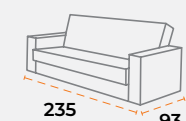

shipping information.

product dimensions.

product dimensions.

sitting group
panama.

sitting group
panama.

shipping information.

shipping information.

product dimensions.

product dimensions.

sitting group
newton.

shipping information.

product dimensions.

40'DC 126 | TRUCK 165 | 25 kg | 0.51 m³

40'DC 56 | TRUCK 78 | 40 kg | 1.12 m³

40'DC 47 | TRUCK 61 | 60 kg | 1.42 m³

shipping information.

product dimensions.

40'DC 126 | TRUCK 165 | 25 kg | 0.51 m³

40'DC 56 | TRUCK 78 | 40 kg | 1.12 m³

40'DC 47 | TRUCK 61 | 60 kg | 1.42 m³

sitting group
venüs.

sitting group
flora.

shipping information.

product dimensions.

40'DC 135 | TRUCK 165 | 25 kg | 0.51 m³

40'DC 198 | TRUCK 200 | 40 kg | 0.35 m³

40'DC 107 | TRUCK 130 | 60 kg | 0.64 m³

shipping information.

product dimensions.

40'DC 135 | TRUCK 165 | 25 kg | 0.51 m³

40'DC 88 | TRUCK 110 | 40 kg | 0.78 m³